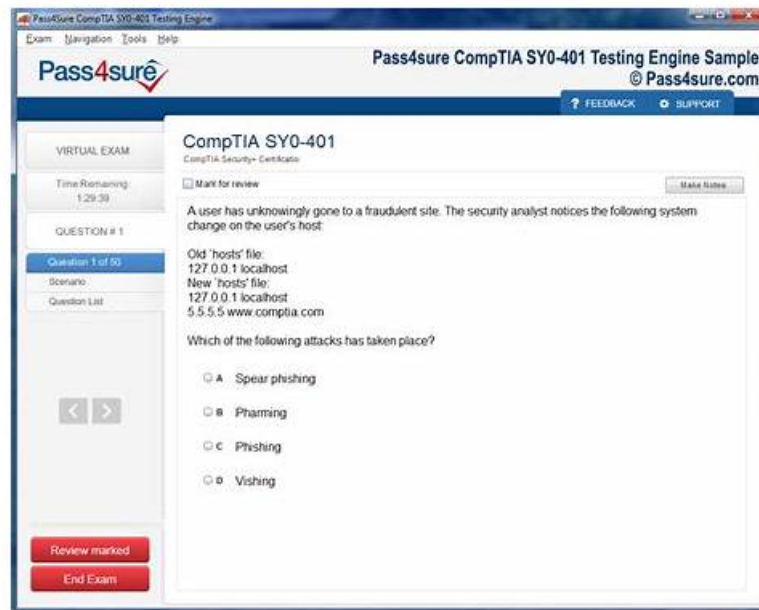

Test C-P2W62-2023 Pass4sure & C-P2W62-2023 Latest Exam Experience

P.S. Free & New C-P2W62-2023 dumps are available on Google Drive shared by PDFVCE: <https://drive.google.com/open?id=1vgA2aYVucdtSXhyLI06vgFYeCRzQB413>