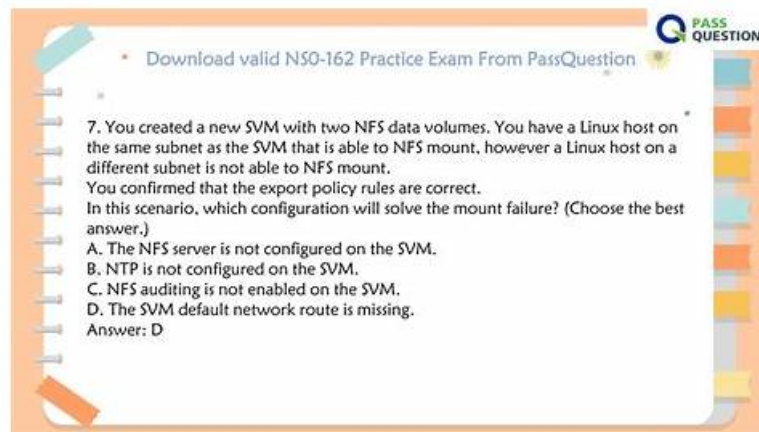

NS0-165 Test Valid & NS0-165 Reliable Exam Bootcamp

Our desktop software Network Appliance NS0-165 practice exam software provides a simulated scenario in which you may pick the Network Appliance NS0-165 exam questions and schedule them to replicate an actual Network Appliance exam-like situation. With each attempt of the Network Appliance NS0-165 Practice Exam in this manner, your score is saved.

In order to provide the most effective NS0-165 exam materials which cover all of the current events for our customers, a group of experts in our company always keep an close eye on the changes of the NS0-165 exam, and then will compile all of the new key points as well as the latest types of exam questions into the new version of our NS0-165 training engine. Do not lose the wonderful chance to advance with times. Just come and have a try on our NS0-165 study questions!

>> NS0-165 Test Valid <<

Pass Guaranteed Quiz 2026 Network Appliance NS0-165 Pass-Sure Test Valid

PremiumVCEDump is the only one able to provide you the best and fastest updating information about Network Appliance Certification NS0-165 Exam. Other websites may also provide information about Network Appliance certification NS0-165 exam, but if you compare with each other, you will find that PremiumVCEDump provide the most comprehensive and highest quality information. And most of the information of other websites comes mainly from PremiumVCEDump.

Network Appliance NetApp Data ONTAP Administrator Exam Sample Questions (Q11-Q16):

NEW QUESTION # 11

You need to configure a new server to have access to a shared datastore via NVMe/TCP. To which NetApp ONTAP component would you add the server's NQN?

- A. subsystem
- B. igroup
- C. LUN
- D. namespace

Answer: A

Explanation:

In NVMe/TCP, host access is controlled by associating the server's NQN with an NVMe subsystem. The subsystem defines which hosts are allowed to connect to NVMe namespaces over the fabric.

NEW QUESTION # 12

Which NetApp tool is used to validate shelf cabling after installing a controller with three shelves?