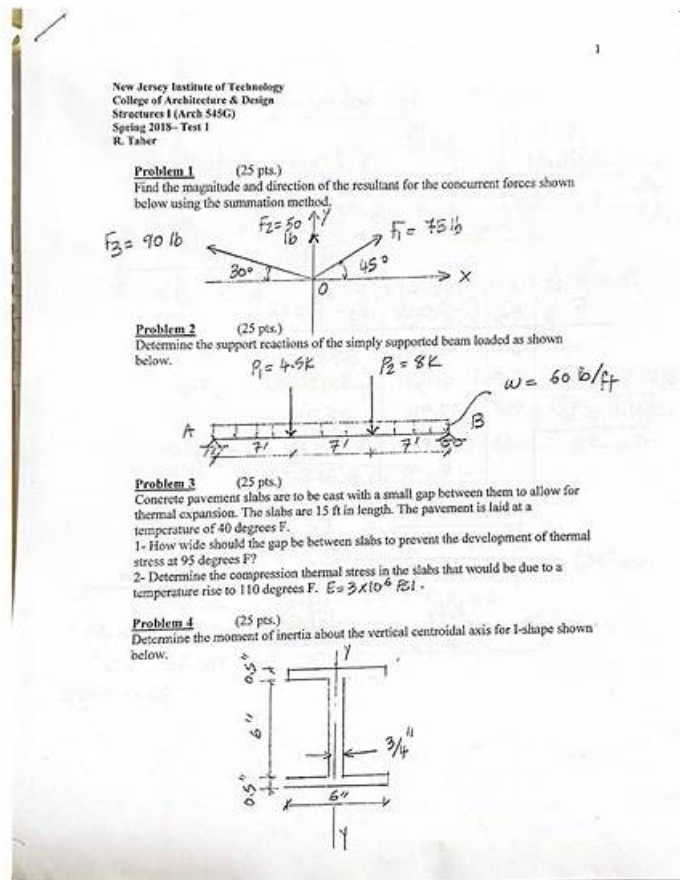

Arch-303 Study Materials Review, Arch-303 New Test Camp

BTW, DOWNLOAD part of TestInsides Arch-303 dumps from Cloud Storage: https://drive.google.com/open?id=1TrJPs5FBAsmV_ksSAXFzmcaClwgkgn1H

TestInsides offers real Salesforce Arch-303 Questions that can solve this trouble for students. Professionals have made the Salesforce Arch-303 questions of TestInsides after working days without caring about themselves to provide the applicants with actual Arch-303 exam questions TestInsides guarantees our customers that they can pass the Salesforce Certified B2C Commerce Architect (Arch-303) exam on the first try by preparing from TestInsides, and if they fail to pass it despite their best efforts, they can claim their payment back according to some terms and conditions.