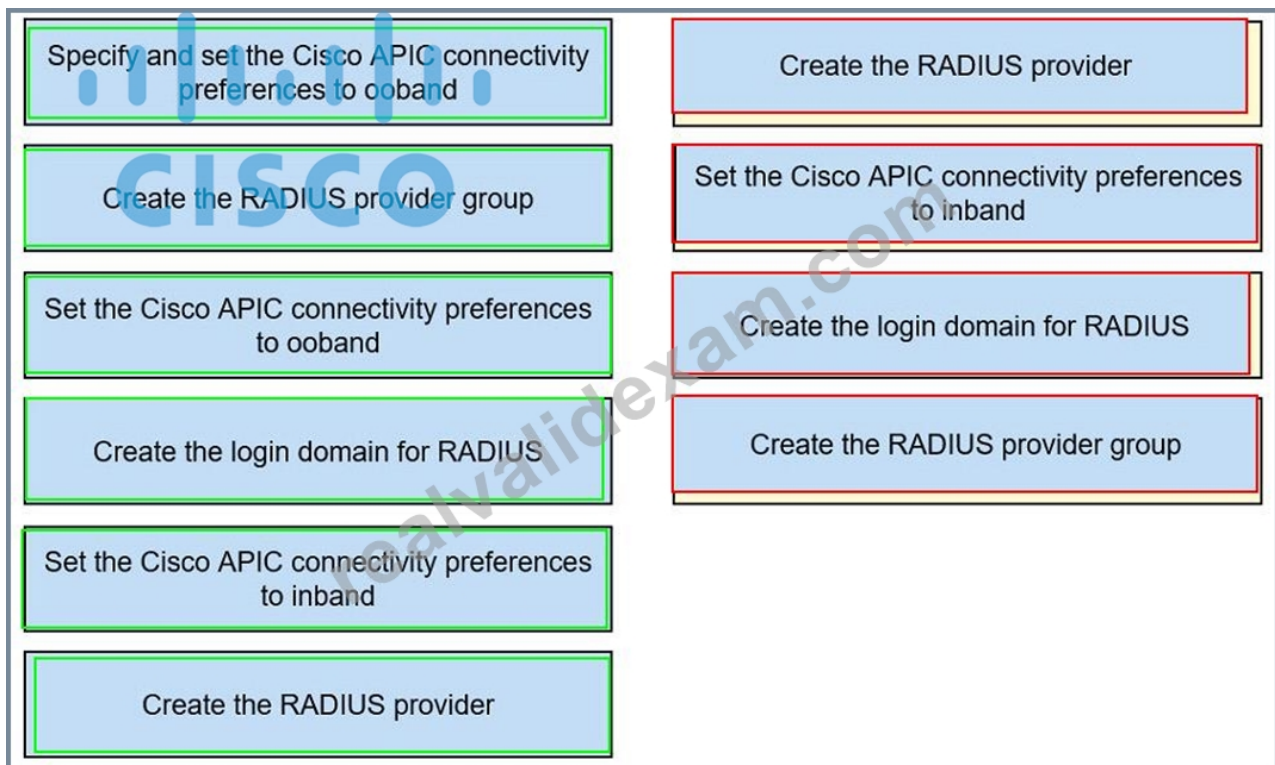

- A. ACI underlay protocols, i.e. COOP, IS-IS and MP-BGP, spans across pods. Create QoS policies to make sure those protocols have higher priority.
- B. ACI Multi-Pod does not support Firewall Clusters across Pods. Firewall Clusters should always be local.
- C. Multi-Pod requires multiple APIC Controller Clusters, one per pod. Make sure those clusters can communicate to each other through a highly available connection.
- D. A single APIC Cluster is required in a Multi-Pod design. It is important to place the APIC Controllers in different locations in order to maximize redundancy and reliability.
- E. ACI Multi-Pod requires an IP Network supporting PIM-Bidir.

Answer: A,C

Explanation:

Section: ACI Anywhere

Explanation/Reference:

NEW QUESTION # 388

An engineer must configure RADIUS authentication with Cisco ACI for remote authentication with out-of-band management access. Drag and drop the RADIUS configuration steps from the left into the required implementation order on the right. Not all steps are used.

Specify and set the Cisco APIC connectivity preferences to ooband	step 1
Create the RADIUS provider group	step 2
Set the Cisco APIC connectivity preferences to ooband	step 3
Create the login domain for RADIUS	step 4
Set the Cisco APIC connectivity preferences to inband	
Create the RADIUS provider	

Answer:

Explanation:

NEW QUESTION # 389

How does Cisco ACI detect the IP address of a silent host that moved from one location to another without notifying a Cisco ACI leaf?

- A. Bounce entries are installed on the leaf switch.
- B. Endpoint announce messages are sent to COOP.
- C. ARP requests are flooded in the bridge domain.
- D. Silent hosts are detected by the ACI fabric.