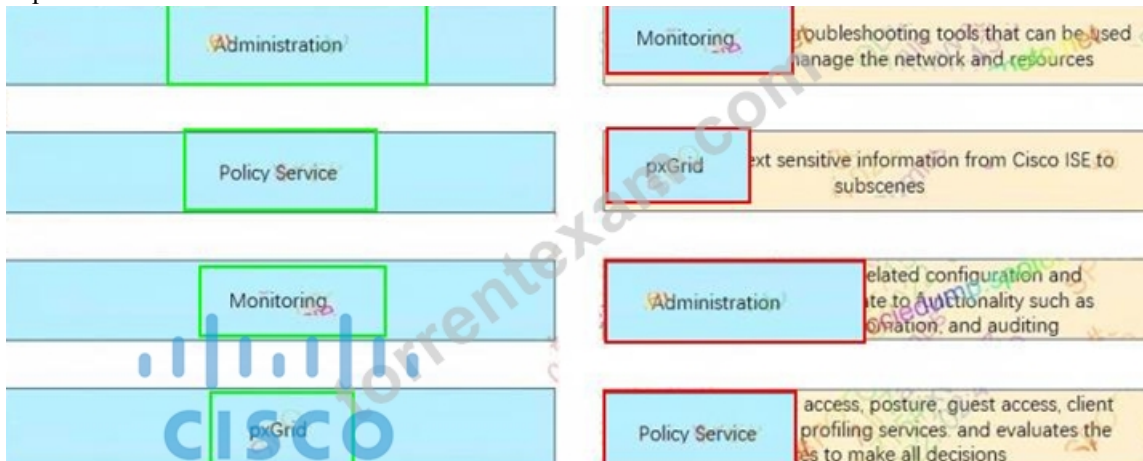

[0/admin_guide/b_ise_admin_guide_20/b_ise_admin_guide_20_chapter_010.html](https://www.cisco.com/c/en/us/td/docs/security/ise/2-0/admin_guide/b_ise_admin_guide_20/b_ise_admin_guide_20_chapter_010.html)

NEW QUESTION # 230

Select and Place

Answer:

Explanation:

NEW QUESTION # 231

The IT manager wants to provide different levels of access to network devices when users authenticate using TACACS+. The company needs specific commands to be allowed based on the Active Directory group membership of the different roles within the IT department. The solution must minimize the number of objects created in Cisco ISE. What must be created to accomplish this task?