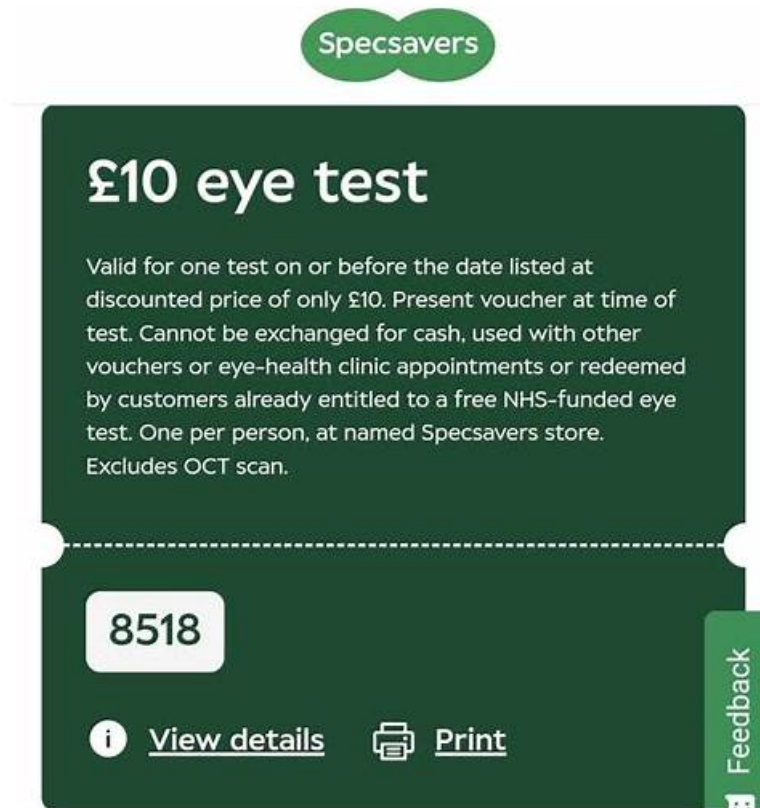

156-561 Valid Test Discount & 156-561 Reliable Test Bootcamp

What's more, part of that Dumpcollection 156-561 dumps now are free: <https://drive.google.com/open?id=1imcDlpQ71IKeSOkmNP8rfXjpkFGfNK7Q>

We attract customers by our fabulous 156-561 certification material and high pass rate, which are the most powerful evidence to show our strength. We are so proud to tell you that according to the statistics from our customers' feedback, the pass rate of our 156-561 exam questions among our customers who prepared for the exam with our 156-561 Test Guide have reached as high as 99%, which definitely ranks the top among our peers. Hence one can see that the 156-561 learn tool compiled by our company are definitely the best choice for you.