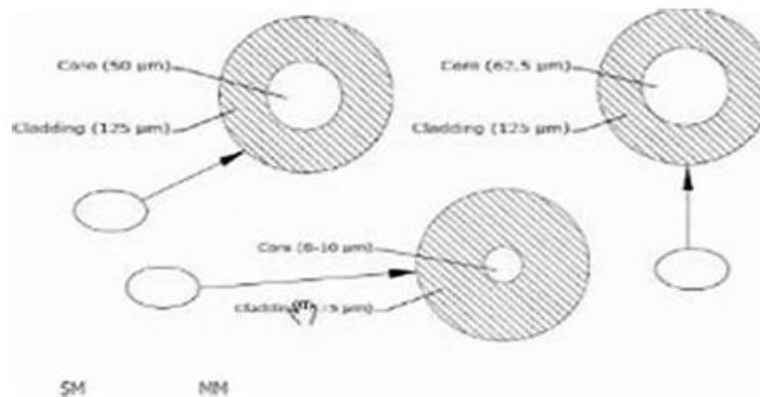

RCDDv15 Reliable Braindumps & Latest RCDDv15 Exam Notes

BTW, DOWNLOAD part of PDF4Test RCDDv15 dumps from Cloud Storage: <https://drive.google.com/open?id=1DFWDPz3PDQHmRMS4dt4hltCFROjQikH5>

One major difference which makes the BICSI RCDDv15 exam dumps different from others is that the exam questions are updated after feedback from more than 90,000 professionals and experts around the globe. In addition, the BICSI RCDDv15 Exam Questions are very similar to actual BICSI Registered Communications Distribution Designer - RCDD v15 RCDDv15 exam questions. Hence, it helps you to achieve a high grade on the very first attempt.