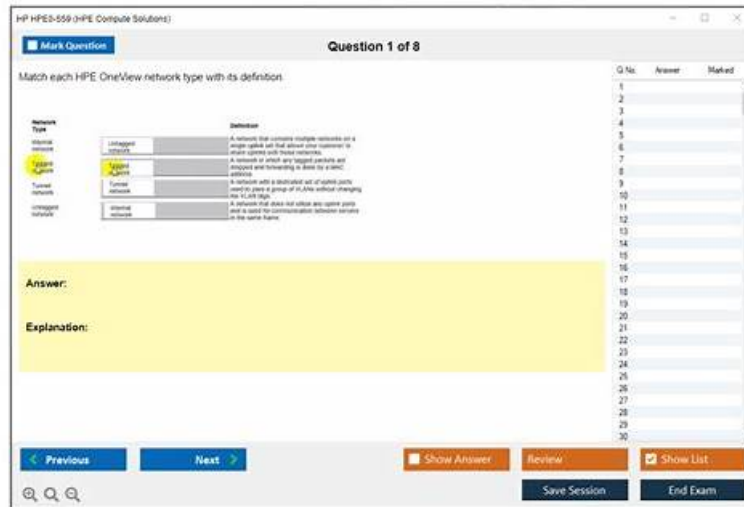

# 100% Pass Quiz 2026 HP Trustable HPE0-S59 Free Download Pdf

BTW, DOWNLOAD part of UpdateDumps HPE0-S59 dumps from Cloud Storage: <https://drive.google.com/open?id=1s8LtjAqKYwX0TEshU7EdzgtDIs2Cty9C>

Keeping in mind all these benefits, we ensure you can pass the HPE Compute Solutions HPE0-S59 exam on your maiden attempt with the help of our exceptional HP HPE0-S59 dumps material. Our dedicated and committed team takes feedback from over 90,000 experts worldwide in the HP HPE0-S59 Dumps field to update our product.