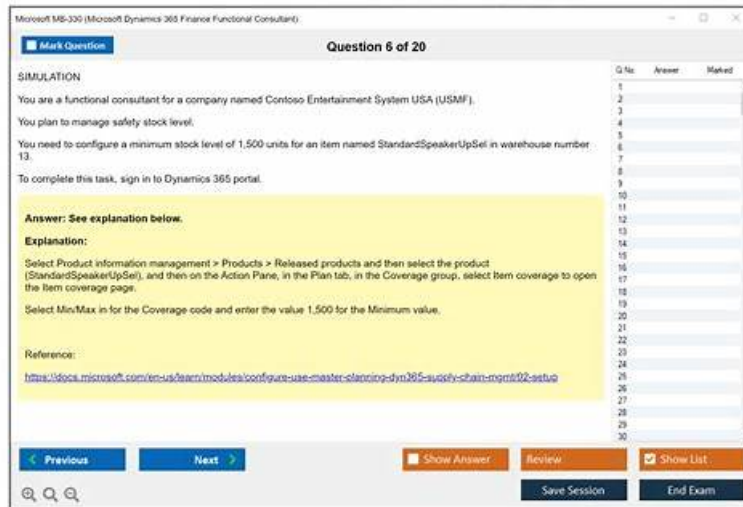

Get 100% Pass Rate C-P2W10-2504 Simulation Questions and Pass Exam in First Attempt

BONUS!!! Download part of GuideTorrent C-P2W10-2504 dumps for free: <https://drive.google.com/open?id=1TS2clcbkhGSI7wFuyvKwx659sRQmORj>