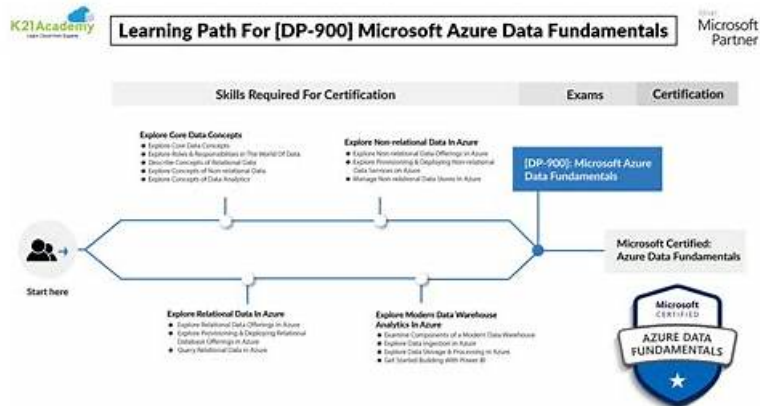

# Free PDF Microsoft - Pass-Sure DP-900 - Exam Microsoft Azure Data Fundamentals Forum

DOWNLOAD the newest BraindumpStudy DP-900 PDF dumps from Cloud Storage for free: [https://drive.google.com/open?id=1BQyiSmTt-M3YJqaxMAG40UeeoFMR\\_ssc](https://drive.google.com/open?id=1BQyiSmTt-M3YJqaxMAG40UeeoFMR_ssc)

Our DP-900 study materials will be very useful for all people to improve their learning efficiency. If you do all things with efficient, you will have a promotion easily. If you want to spend less time on preparing for your DP-900 exam, if you want to pass your DP-900 exam and get the certification in a short time, our DP-900 Study Materials will be your best choice to help you achieve your dream. Only studying with our DP-900 exam questions for 20 to 30 hours, you will be able to pass the DP-900 exam with confidence.

Microsoft DP-900 (Microsoft Azure Data Fundamentals) Certification Exam is a globally recognized certification that validates the foundational knowledge of individuals in the field of data analytics and data management. DP-900 exam is designed to test the candidate's understanding of core database concepts, various types of data workloads, data analytics, and data processing technologies in the Microsoft Azure environment. The DP-900 certification is an entry-level certification that can be achieved by anyone who is interested in pursuing a career in the field of data analytics and data management.