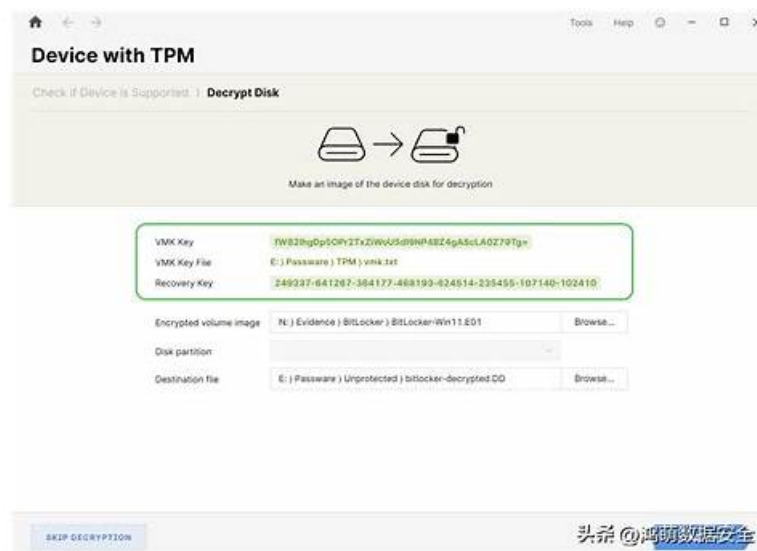

2026 Pass-Sure C-P2WIE-2404 Reliable Braindumps Book | SAP Certified Associate - Implementation Consultant - End-to-End Business Processes for the Intelligent Enterprise 100% Free Valid Test Bootcamp

2026 Latest LatestCram C-P2WIE-2404 PDF Dumps and C-P2WIE-2404 Exam Engine Free Share:
https://drive.google.com/open?id=1BsZyJrw2aIaw-2n5t2x1uNraqo4EIX_x