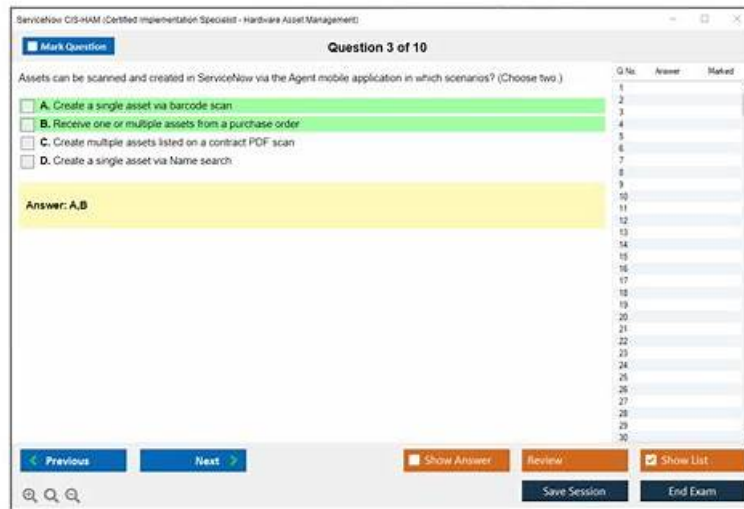

ServiceNow CIS-HAM Pdf Format Practice Program

2026 Latest Pass4sureCert CIS-HAM PDF Dumps and CIS-HAM Exam Engine Free Share: https://drive.google.com/open?id=1kgJB8PUGj8cLNe3_IMFQ-5EEEIMR4o5

The ServiceNow CIS-HAM certification exam is one of the best credentials in the modern ServiceNow world. The Certified Implementation Specialist - Hardware Asset Management (CIS-HAM) certification offers a unique opportunity for beginners or experienced professionals to demonstrate their expertise and knowledge with an industry-recognized certificate. With the Certified Implementation Specialist - Hardware Asset Management (CIS-HAM) exam dumps, you can not only validate your skill set but also get solid proof of your proven expertise and knowledge.