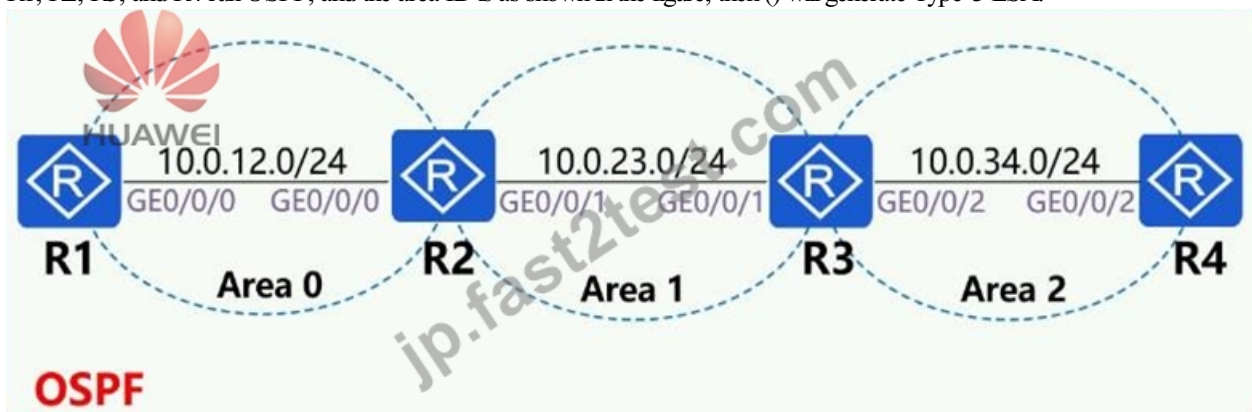

ratio of each queue is equal to the ratio of the number of bytes defined by this queue to the sum of the bytes of all queues.

- A. TRUE
- B. FALSE

正解: A

質問 # 985

When receiving a packet, a Huawei router matches the packet against ACL rules. The default ACL matching order used by the Huawei router is.

正解:

解説:

Sequential

Explanation:

ACL Matching in Huawei Routers:

* Access Control Lists (ACLs) are used to filter packets based on specific criteria, such as source /destination IP, ports, or protocols.

* When a packet arrives, the Huawei router processes it against the configured ACL rules to decide whether to permit or deny the packet.

質問 # 986

R1, R2, R3, and R4 run OSPF, and the area ID is as shown in the figure, then () will generate Type-3 LSA.

正解:

解説:

R2

質問 # 987

Which of the following descriptions of AS attributes in BGP is incorrect?

```
<HUAWEI>display bgp error
Error Type      : Peer Error
Date/Time      : 2010-03-22 12:40:39
Peer Address   : 10.1.1.5
Error Info     : Incorrect remote AS
```