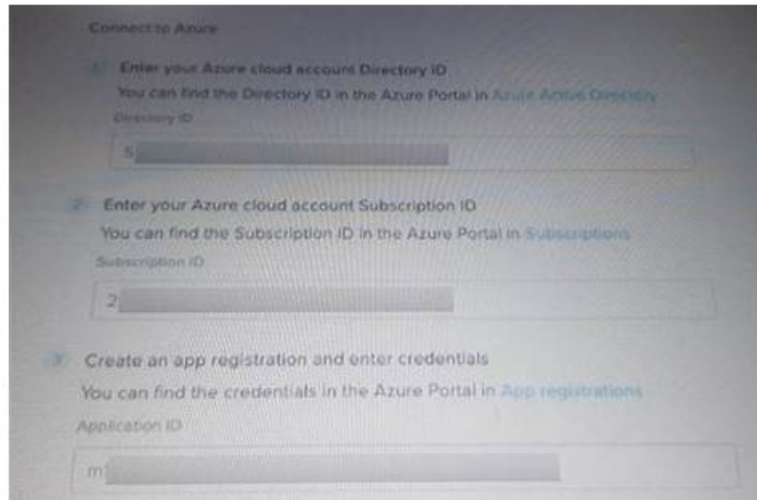

Latest NCP-CI-Azure Test Vce & Valid Test NCP-CI-Azure Format

2026 Latest Lead1Pass NCP-CI-Azure PDF Dumps and NCP-CI-Azure Exam Engine Free Share: <https://drive.google.com/open?id=1gGT1nVybYPSO2YUqCTDAr4gkUi0FJwaM>

Lead1Pass's braindumps provide you the gist of the entire syllabus in a specific set of questions and answers. These study questions are most likely to appear in the actual NCP-CI-Azure exam. The Certification exams are actually set randomly from the database of NCP-CI-Azure. Thus most of the questions are repeated in exams and our experts after studying the previous exam have sorted out the most important questions and prepared dumps out of them. Hence NCP-CI-Azure Dumps are a special feast for all the exam takers and sure to bring them not only NCP-CI-Azure exam success but also maximum score.