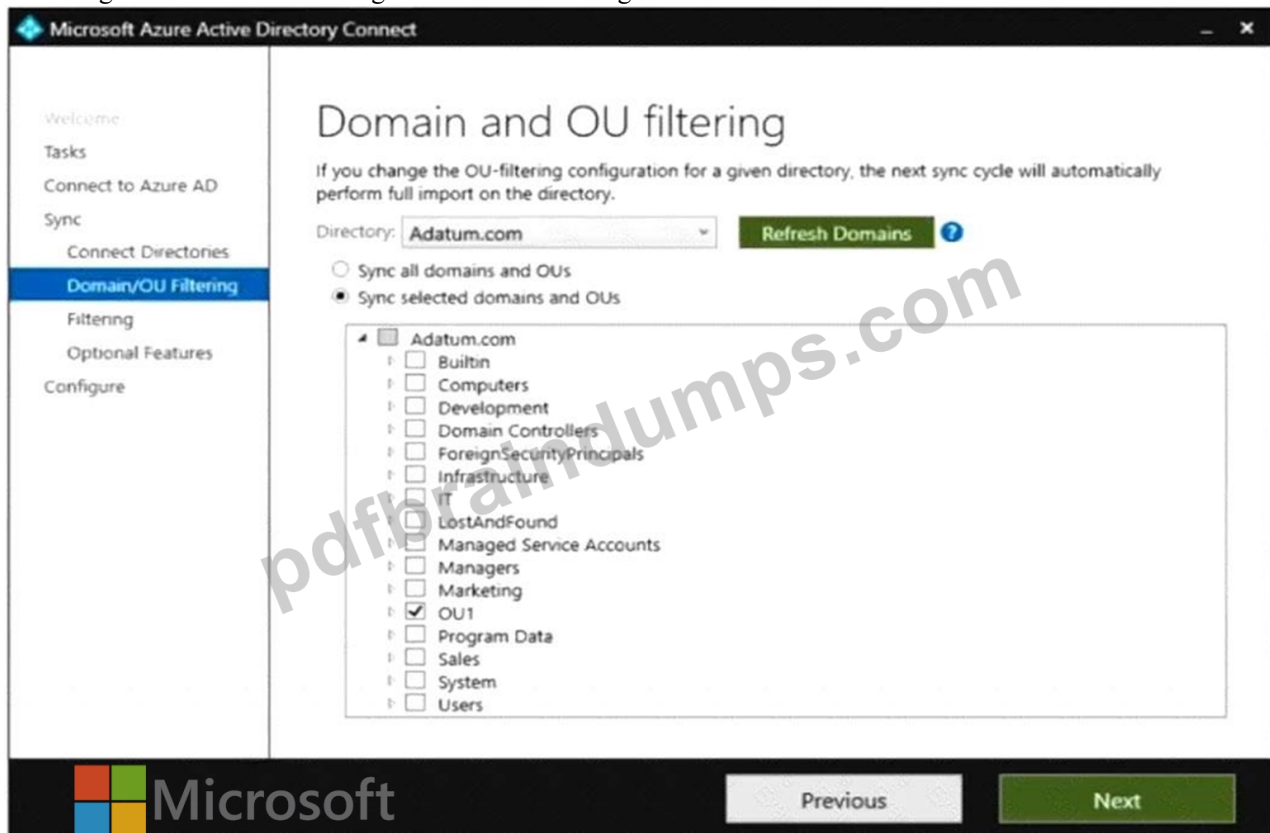

Your network contains an on-premises Active Directory domain and a Microsoft 365 subscription. The domain contains the users shown in the following table.

Name	Member of	In organizational unit (OU)
User1	Group1	OU1
User2	Group2	OU1

The domain contains the groups shown in the following table.

Name	Member of	In OU
Group1	None	Sales
Group2	Group1	OU1

You are deploying Azure AD Connect.

You configure Domain and OU filtering as shown in the following exhibit.