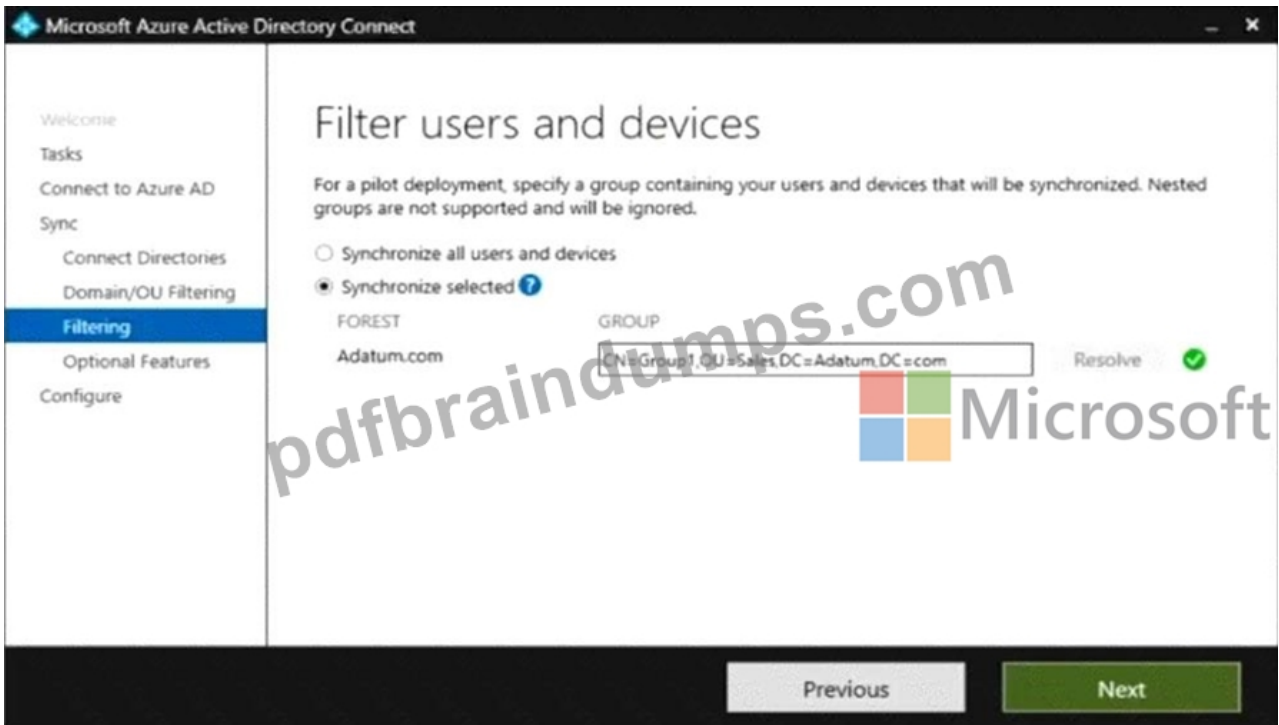

For each of the following statements, select Yes if the statement is true. Otherwise, select No.
NOTE: Each correct selection is worth one point.

Answer Area

Statements	Yes	No
User1 syncs to Azure AD.	☒	☐
User2 syncs to Azure AD.	☐	☐
Group2 syncs to Azure AD.	☐	☐

Answer:

Explanation: