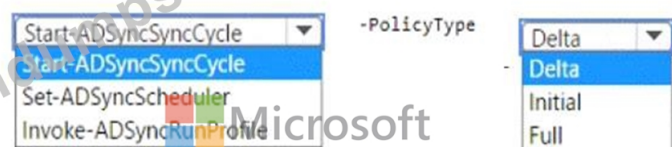

Answer:

Explanation: