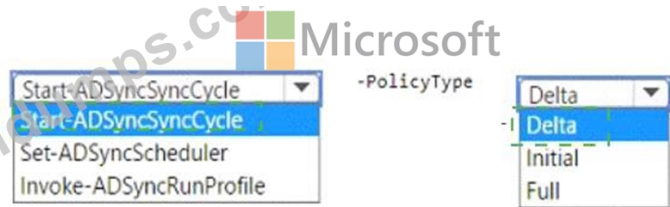

Answer Area

Explanation: