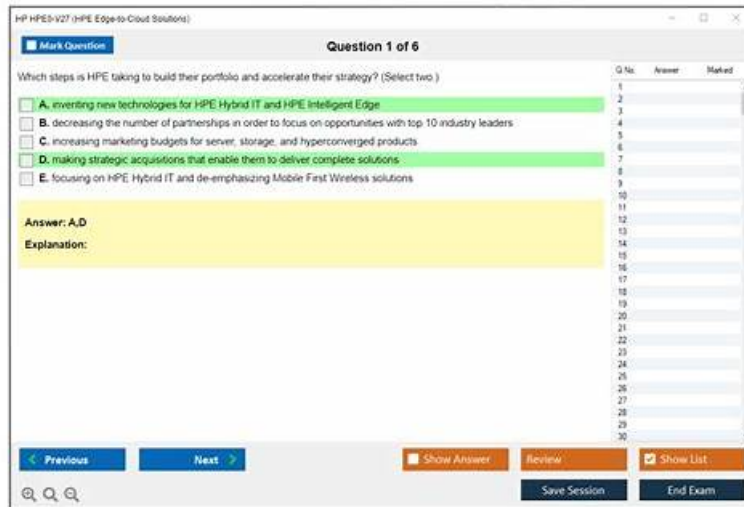

# HPE0-V27 Reliable Test Test - HPE0-V27 Valid Test Review

P.S. Free & New HPE0-V27 dumps are available on Google Drive shared by PrepAwayPDF: [https://drive.google.com/open?id=19YNz2Aey-ydqkbnz-JPRUEYL8CQ\\_K73Z](https://drive.google.com/open?id=19YNz2Aey-ydqkbnz-JPRUEYL8CQ_K73Z)