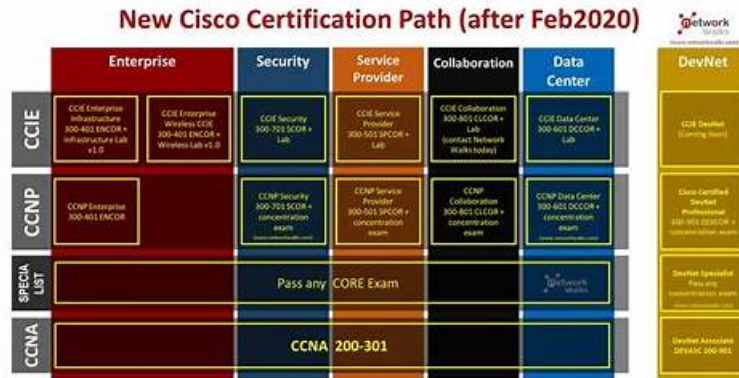

# C\_CR125\_2601 Exam Price & Accurate C\_CR125\_2601 Study Material

Solutions is one of the top platforms that has been helping SAP C\_CR125\_2601 exam candidates for many years. Over this long time period countless candidates have passed their dream C\_CR125\_2601 exam. They all got help from Exams. The SAP C\_CR125\_2601 questions are designed by experience and qualified C\_CR125\_2601 expert. They work together and strive hard to design and maintain the top standard of PassCollection C\_CR125\_2601 Questions. So you rest assured that the SAP C\_CR125\_2601 questions you will not only ace your SAP Certified - Configuration Administrator - Concur Request Professional Edition certification exam preparation but also be ready to perform well in the final C\_CR125\_2601 exam.

Our SAP Certified - Configuration Administrator - Concur Request Professional Edition (C\_CR125\_2601) PDF format is user-friendly and accessible on any smart device, allowing applicants to study from anywhere at any time. We have included actual and updated SAP C\_CR125\_2601 questions in this SAP Certified - Configuration Administrator - Concur Request Professional Edition (C\_CR125\_2601) Dumps PDF file. Our SAP Certified - Configuration Administrator - Concur Request Professional Edition (C\_CR125\_2601) exam dumps PDF format is designed to help individuals acquire the knowledge necessary to succeed in the test.