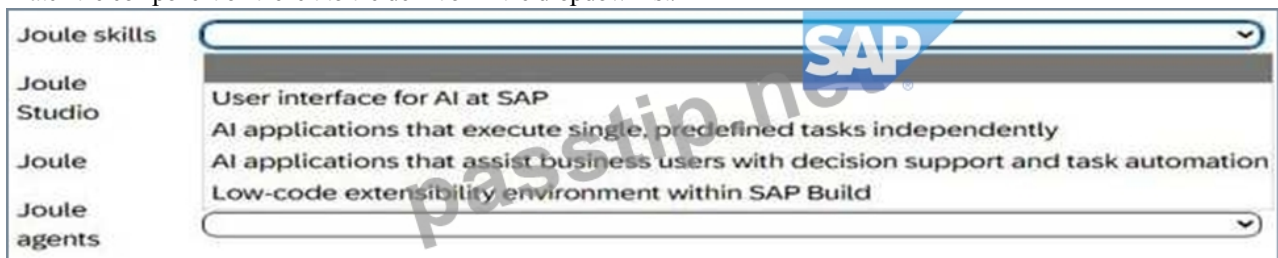

- C. Navigational
- D. Educational
- E. Conventional

정답: A,B,C

질문 # 17

What are some of the challenges LLMS face that SAP Knowledge Graph tries to deal with? There are two correct answers

- A. Providing subjective and contextual information
- B. Overlooking relationships between entities
- C. Capturing of dynamic and real-time information
- D. Generating factually incorrect or fabricated information

정답: B,D

질문 # 18

Match the component on the left to the definition in the dropdown list.

- A. Joule Studio → Low-code extensibility environment within SAP Build
- B. Joule agents → AI applications that assist business users with decision support and task automation
- C. Joule skills → AI applications that execute single, predefined tasks independently
- D. Joule → User interface for AI at SAP

정답: A,B,C,D

질문 # 19

Apart from SAP Leanix, what other solutions does the AI agent hub support? Note: There are 2 correct answers to this question.

- A. SAP Integrated Business Planning
- B. SAP Signavio
- C. SAP SuccessFactors
- D. SAP Ariba

정답: B,C

질문 # 20

.....

PassTIP에는 전문적인 업계인사들이 SAP C-BCBAI-2601 시험문제와 답에 대하여 연구하여, 시험준비중인 여러분들한테 유용하고 필요한 시험가이드를 제공합니다. 만약 PassTIP의 제품을 구매하려면, 우리 PassTIP에서는 아주 디테일한 설명과 최신버전 최고품질의 자료를 즉석중율이 높은 문제와 답을 제공합니다. SAP C-BCBAI-2601 자료는 충분한 시험대비자료가 될 것입니다. 안심하시고 PassTIP가 제공하는 상품을 사용하시고, 100% 통과율을 확신합니다.

C-BCBAI-2601 퍼펙트 최신 덤프모음집 : <https://www.passtip.net/C-BCBAI-2601-pass-exam.html>

SAP C-BCBAI-2601 최신 업데이트 시험대비자료 만약 시험에서 떨어진다면 덤프전액환불을 약속 드립니다, C-