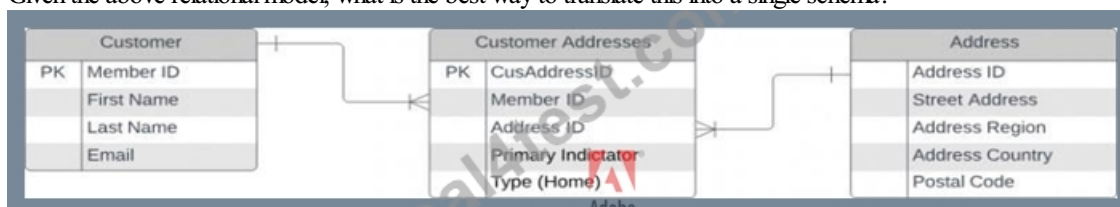

Adobe Real-Time CDP Business Practitioner Professional Sample Questions (Q12-Q17):

NEW QUESTION # 12

A data architect is asked to create an XDM Individual Profile class-based schema from the relational data model seen in the attached exhibit. From what the architect is told, the business has collected and stored the history of all home addresses (could be hundreds) used by a customer since the beginning. All addresses have a type of home but only a single address has the primary indicator flag set. The marketing team needs to be able to utilize this data for both audience/segment creation and in personalization. Given the above relational model, what is the best way to translate this into a single schema?