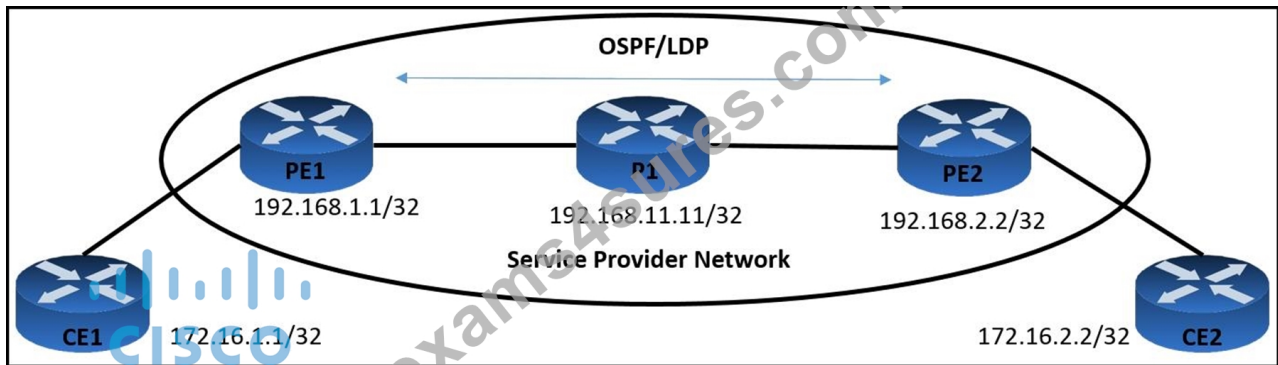

Answer: B

NEW QUESTION # 197

Which IPv6 prefix format defines the destination of a dynamic 6to4 tunnel?

- A. fe80::/10
- B. 2002::/16
- C. 2001:db8::/32
- D. ff00::/8

Answer: B

NEW QUESTION # 198

Refer to the exhibit. VPN users that are connected to PE routers are facing network issues.

Traffic that originates from CE1 drops before reaching CE2. An engineer finds no outgoing traffic statistics on PE1 and PE2 routers toward CE devices and finds that the PE1 router is running the older software image. Which action must be implemented to resolve the issues?

```
PE1# show mpls forwarding-table
```

Local Label	Outgoing Label	Prefix or Tunnel Id	Bytes Switched	Label	Outgoing interface	Next Hop
16	No Label	172.16.1.1/32	0		drop	
17	No Label	192.168.12.12/32	0		drop	
20	No Label	192.168.2.2/32	0		drop	
21	No Label	10.1.212.0/24	0		drop	
22	No Label	10.1.211.0/24	0		drop	
23	No Label	192.168.11.11/32	0		drop	
24	No Label	172.16.11.0/24	0		drop	
25	No Label	172.16.14.0/24	0		drop	