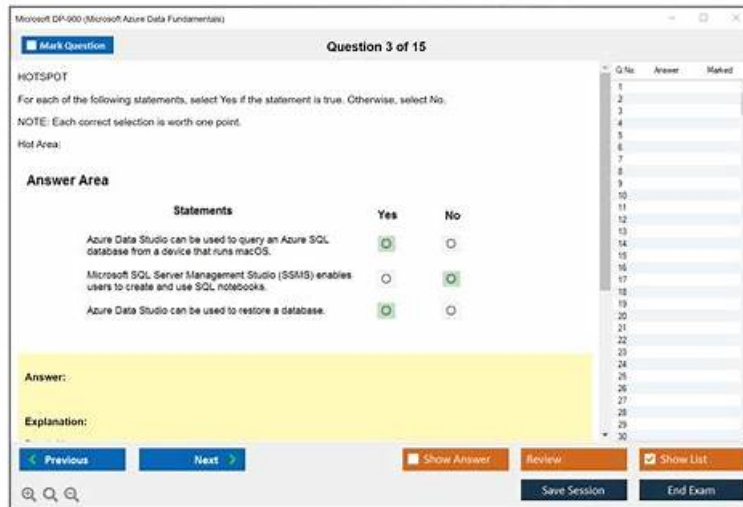

Microsoft DP-900 Exam Material & DP-900 Valid Study Plan

What's more, part of that Lead2Passed DP-900 dumps now are free: <https://drive.google.com/open?id=1yjGpz2HglkperFRWnwhEx6JeNauqOAxu>

Services like quick downloading within five minutes, convenient and safe payment channels made for your convenience. Even newbies will be tricky about this process. Unlike product from stores, quick browse of our DP-900 practice materials can give you the professional impression wholly. So, they are both efficient in practicing and downloading process. By the way, we also have free demo of DP-900 practice materials as freebies for your reference to make your purchase more effective.

The (DP-900 exam offered by Microsoft is regarded as one of the most promising certification exams in the field of. The DP-900 preparation products available here are provided in line with latest changes and updates in DP-900 syllabus. The Microsoft DP-900 undergo several changes which are regularly accommodated to keep our customers well-informed. We have the complete list of Popular DP-900 Exams. Now you can simply choose your DP-900 exam from the list and be directed right to its page where you can find links to download DP-900 exams.

>> Microsoft DP-900 Exam Material <<

Money-Back Guarantee: We Stand Behind Our DP-900 Microsoft Azure Data Fundamentals Practice Test

In the world in which the competition is constantly intensifying, owning the excellent abilities in some certain area and profound knowledge can make you own a high social status and establish yourself in the society. Passing the test DP-900 certification can help you realize your goal and find an ideal job. Buying our DP-900 latest question can help you pass the DP-900 exam successfully. Just have a try on our free demo of our DP-900 exam questions, you will love our DP-900 study material!

The DP-900 Certification Exam is a standalone certification, but it can also be used to progress towards higher-level Azure certifications such as the Azure Data Engineer Associate and Azure AI Engineer Associate certifications. Microsoft Azure Data Fundamentals certification is also a great starting point for individuals who want to pursue a career in cloud data management.

Microsoft Azure Data Fundamentals Sample Questions (Q117-Q122):

NEW QUESTION # 117

Select the answer that correctly completes the sentence.

Answer Area

A JSON document is an example of