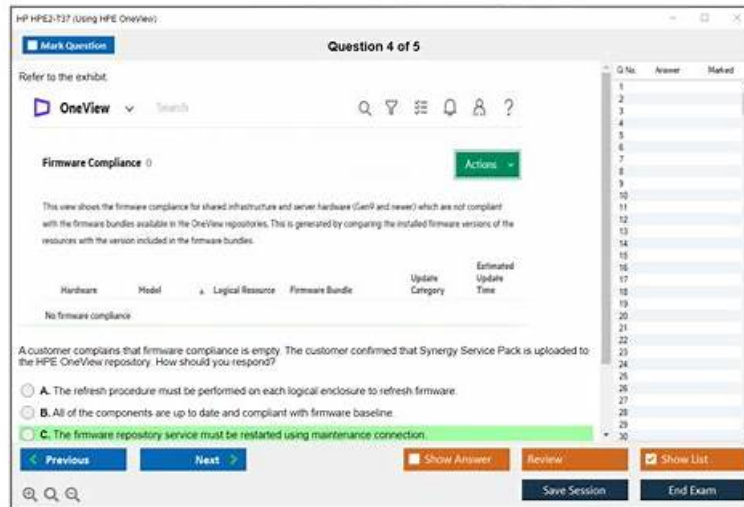

# PDFBraindumps HP HPE2-T37 exam practice questions and answers

What's more, part of that PDFBraindumps HPE2-T37 dumps now are free: [https://drive.google.com/open?id=1ZcrKeddprP05tUQTGWrrqR\\_kDSQrrUb1V](https://drive.google.com/open?id=1ZcrKeddprP05tUQTGWrrqR_kDSQrrUb1V)