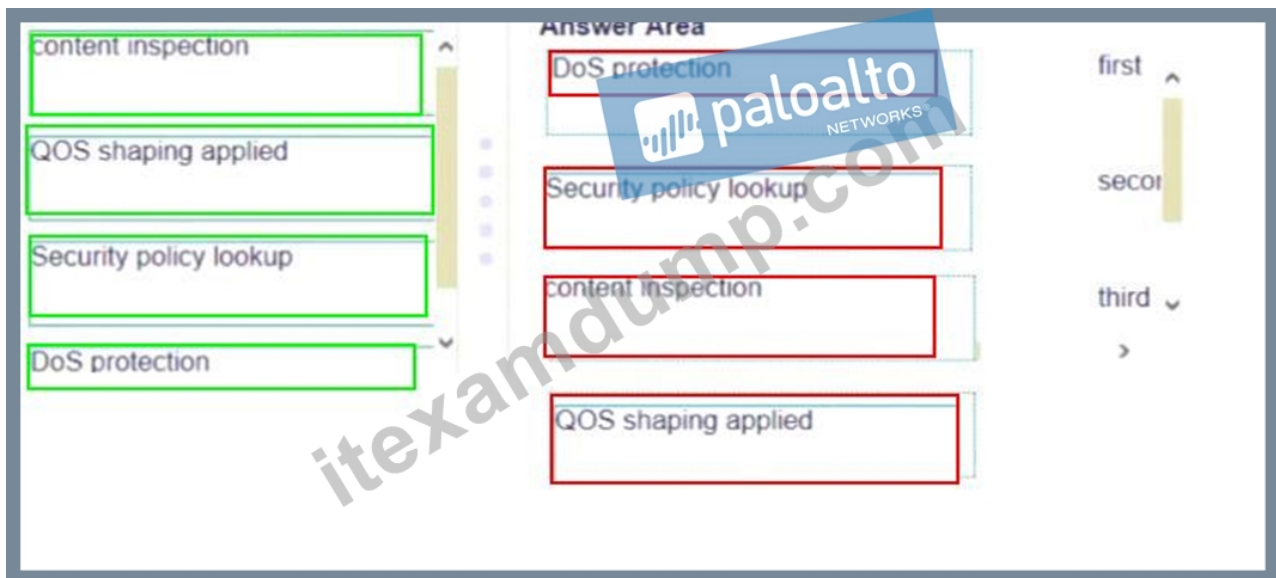

질문 # 322

Which statement is true regarding a Heatmap report?

- A. It runs only on firewalls.
- B. When guided by authorized sales engineer, it helps determine the areas of greatest security risk
- C. It provides a set of questionnaires that help uncover security risk prevention gaps across all areas of network and security architecture.
- D. It provides a percentage of adoption for each assessment area.

정답: D

설명:

Explanation/Reference: <https://live.paloaltonetworks.com/t5/best-practice-assessment-blogs/the-best-practice-assessment-bpa-tool-for-ngfw-and-panorama/ba-p/248343>

질문 # 323

Based on the graphic which statement accurately describes the output shown in the server monitoring panel?