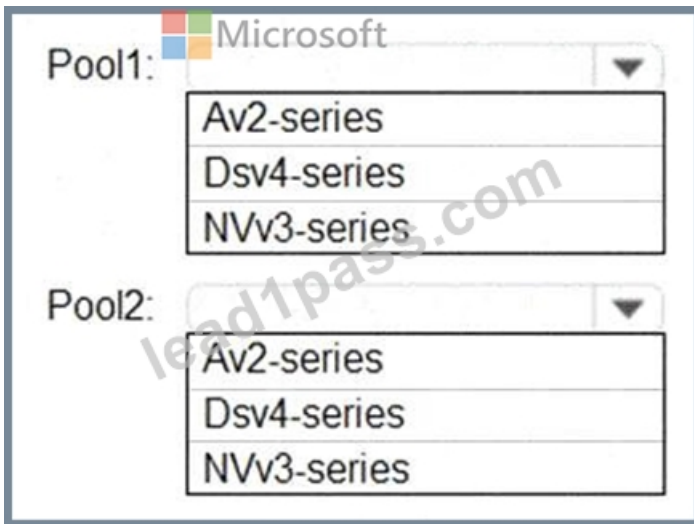

Answer:

Explanation:

Explanation:

Reference:

<https://docs.microsoft.com/en-us/azure/virtual-machines/sizes>

<https://docs.microsoft.com/en-us/azure/virtual-machines/nv3-series>

<https://docs.microsoft.com/en-us/azure/virtual-machines/dv4-dsv4-series>

NEW QUESTION # 211

You need to ensure that you can implement user profile shares for the Boston office users. The solution must meet the user profile