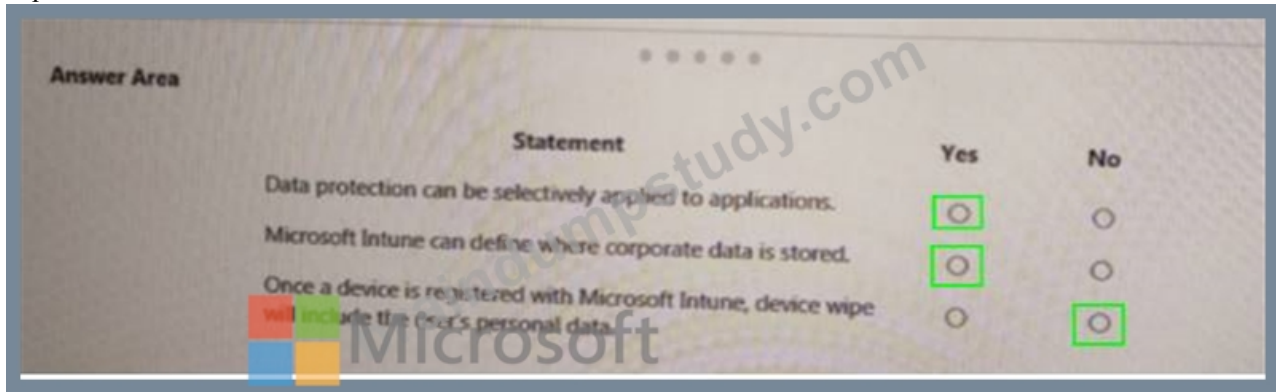

Explanation:

NEW QUESTION # 406

.....

AS is known to all of us, no pain, no gain. It's also applied in a MS-900 exam, if we want to pass the MS-900 exam, you also need to pay the time, money as well as efforts. However, induction may be quite difficult for someone who have little time to preparing the MS-900 exam. If you face the same problem like this, our product will be your best choice, the practice materials will provide you the most excellent and best ways for the exam. Our product for the MS-900 Exam will help you to save the time as well as grasp the main knowledge point of the MS-900 exam.

Valid MS-900 Vce Dumps: <https://www.braindumpstudy.com/MS-900_braindumps.html>

- MS-900 Valid Exam Dumps ☐ MS-900 Valid Exam Practice ☐ MS-900 Test Testking ☐ Search for ➔ MS-900 ☐ and download exam materials for free through ▶ www.pdf.dumps.com ◀ ☐ MS-900 Valid Guide Files
- MS-900 Test Duration ☐ MS-900 Exam Registration ☐ Valid MS-900 Exam Guide ☐ Download 【 MS-900 】 for free by simply entering 《 www.pdfvce.com 》 website ☐ MS-900 Valid Guide Files
- MS-900 Exam Registration ☐ MS-900 Latest Exam Testking ☐ New MS-900 Test Dumps ☐ Enter ➔ www.examcollectionpass.com ☐ and search for { MS-900 } to download for free ☐ Latest MS-900 Test Sample
- Latest MS-900 Test Sample ☐ MS-900 Latest Exam Testking ☐ Exam MS-900 Materials ☐ The page for free download of 《 MS-900 》 on 《 www.pdfvce.com 》 will open immediately ☐ Exam MS-900 Materials
- Free PDF MS-900 - Professional Reliable Microsoft 365 Fundamentals Test Sims ☐ Easily obtain free download of { MS-900 } by searching on ☐ www.troytecdumps.com ☐ Latest MS-900 Test Sample
- Microsoft MS-900 Questions - To Pass Exam Easily [2026] ☐ Easily obtain free download of ☐ MS-900 ☐ by searching on ☐ www.pdfvce.com ☐ ☐ New MS-900 Test Dumps
- Free PDF Microsoft - MS-900 - Professional Reliable Microsoft 365 Fundamentals Test Sims ☐ Go to website ☐ www.torrentvce.com ☐ open and search for ▷ MS-900 ◁ to download for free ☐ MS-900 Test Duration
- Pass Guaranteed Quiz 2026 Microsoft MS-900: Microsoft 365 Fundamentals – Reliable Reliable Test Sims ☐ Search for ➔ MS-900 ☐ and download it for free on ✓ www.pdfvce.com ☐ ✓ ☐ website ☐ Exam MS-900 Materials
- Exam MS-900 Materials ☐ Sample MS-900 Questions ☐ MS-900 Latest Test Dumps ☐ Enter ✓ www.examcollectionpass.com ☐ ✓ ☐ and search for (MS-900) to download for free ☐ Sample MS-900 Questions
- Microsoft MS-900 Exam Dumps are updated on a Regular Basis ☐ The page for free download of ▷ MS-900 ◁ on 【 www.pdfvce.com 】 will open immediately ☐ Instant MS-900 Discount
- MS-900 Valid Exam Practice ☐ Exam MS-900 Materials ☐ Reliable MS-900 Exam Guide ☐ Open “ www.testkingpass.com ” and search for 【 MS-900 】 to download exam materials for free ☐ MS-900 Test Duration
- nicolaseaqr460354.wikilinksnews.com, barbaramvmv701704.creacionblog.com, bbs.t-firefly.com, vip-directory.com, isaiahqdkq850484.wikisona.com, www.stes.tyc.edu.tw, easiestbookmarks.com, elijahgnqb585322.wikifordummies.com, www.stes.tyc.edu.tw, socialtechnet.com, Disposable vapes