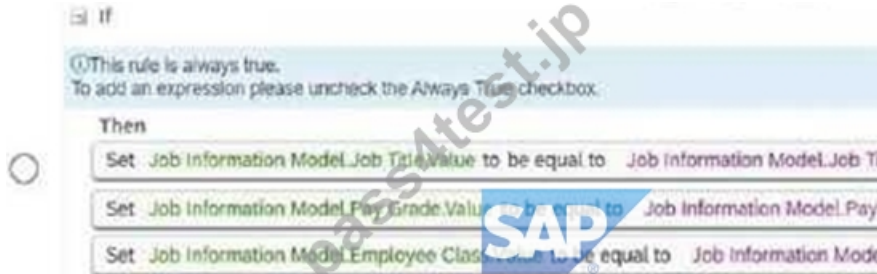

質問 # 65

Which rule supports the Default_JobClass requirement?

- A.

- B.

• C.

• D.

正解: C

質問 # 66