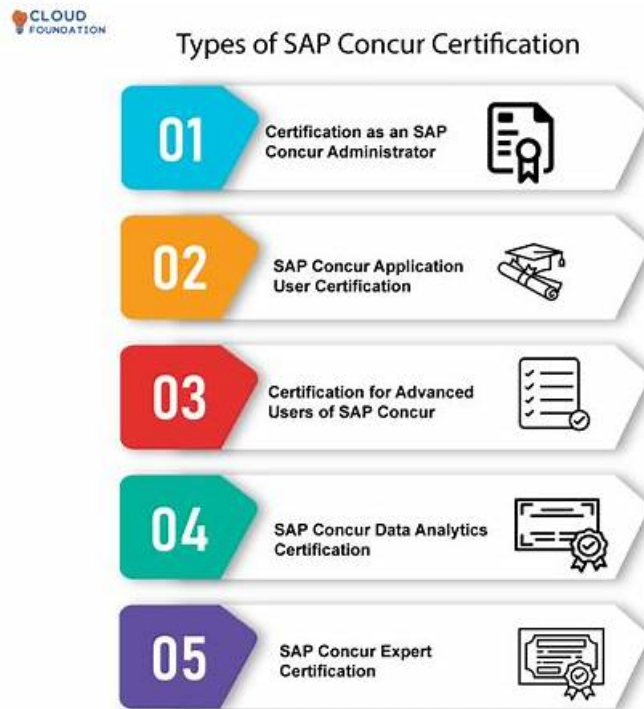

# Pass Your SAP C\_CT325\_2601: SAP Certified - Configuration Consultant - legacy Concur Travel Professional Edition Exam with Authorized C\_CT325\_2601 Test Simulator Free Effectively

It is a common sense that only high quality and accuracy C\_CT325\_2601 practice materials can relieve you from those worries. It is our communal wish to reap successful fruits. So our company did a lot to make sure that happen. Our C\_CT325\_2601 practice materials compiled by the most professional experts can offer you with high quality and accuracy results for your success. If you are unfamiliar with our C\_CT325\_2601 practice materials, please download the free demos for your reference, and to some unlearned exam candidates, you can master necessities by our C\_CT325\_2601 practice materials quickly.

C\_CT325\_2601 exam is a new turning point in the IT industry. Get this examination certification, you will become the IT industry's professional high-end person. With the spread and progress of information technology, you will see hundreds of online resources which provide SAP C\_CT325\_2601 Questions and answers. While ValidTorrent ahead. The reason people choose ValidTorrent SAP C\_CT325\_2601 exam training materials is that it can really bring benefits to them, and to help you come true your dreams as soon as possible!