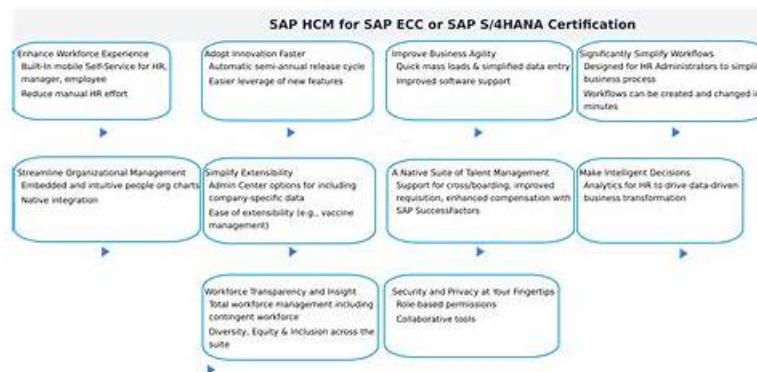

Efficient and Convenient Preparation with Actual4Exams's Updated C_P2W12_2311 Exam Questions

2026 Latest Actual4Exams C_P2W12_2311 PDF Dumps and C_P2W12_2311 Exam Engine Free Share:
<https://drive.google.com/open?id=10pfpEPaeybNWLAJzp-MYsGO3J5njcA-u>

Many people may have different ways and focus of study to pass C_P2W12_2311 exam in the different time intervals, but we will find that in real life, can take quite a long time to learn C_P2W12_2311 learning questions to be extremely difficult. You may be taken up with all kind of affairs, and sometimes you have to put down something and deal with the other matters for the latter is more urgent and need to be done immediately. With the help of our C_P2W12_2311 training guide, your dream won't be delayed anymore.

C_P2W12_2311 dump at Actual4Exams are always kept up to date. Every addition or subtraction of C_P2W12_2311 exam questions in the exam syllabus is updated in our brain dumps instantly. Practice on real C_P2W12_2311 exam questions and we have provided their answers too for your convenience. If you put just a bit of extra effort, you can score the highest possible score in the Real C_P2W12_2311 Exam because our C_P2W12_2311 exam preparation dumps are designed for the best results.

>> Valid Dumps C_P2W12_2311 Sheet <<

Latest Valid Dumps C_P2W12_2311 Sheet – 100% Valid Valid SAP Certified Associate - SAP HCM for SAP ECC or SAP S/4HANA Exam Forum

The pass rate is 98.85% for C_P2W12_2311 training materials. If you choose us, we can ensure you pass the exam just one time. We are pass guarantee and money back guarantee. If you fail to pass the exam, we will refund your money to your payment account. Moreover, C_P2W12_2311 exam dumps are high quality, because we have experienced experts to compile them. We offer you free update for 365 days, and our system will send the latest version for C_P2W12_2311 Training Materials automatically. We have online chat service, if you have any questions about C_P2W12_2311 exam materials, just contact us.

SAP Certified Associate - SAP HCM for SAP ECC or SAP S/4HANA Sample Questions (Q75-Q80):

NEW QUESTION # 75

Which views are available in the Time Manager's Workplace?

- A. Detail Maintenance, Expert Mode, and Multi-Person
- B. Expert Mode, Team View, and Detail Maintenance
- C. Multi-Day, Multi-Person, and One Day View
- D. Team View, One Day View, and Detail Maintenance

Answer: C