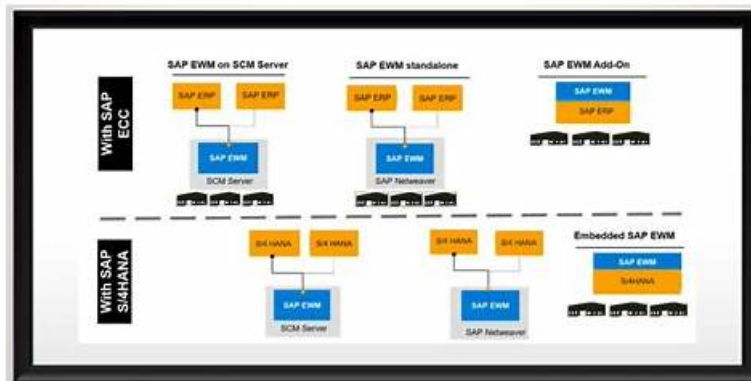

100% Pass 2026 C_P2WWM_2023: Reliable Test SAP Certified Associate - Extended Warehouse Management in SAP S/4HANA Collection

2026 Latest Prep4SureReview C_P2WWM_2023 PDF Dumps and C_P2WWM_2023 Exam Engine Free Share:
https://drive.google.com/open?id=16LqSvLVszAbVDC9E_p1rGvCLmxzs65e_