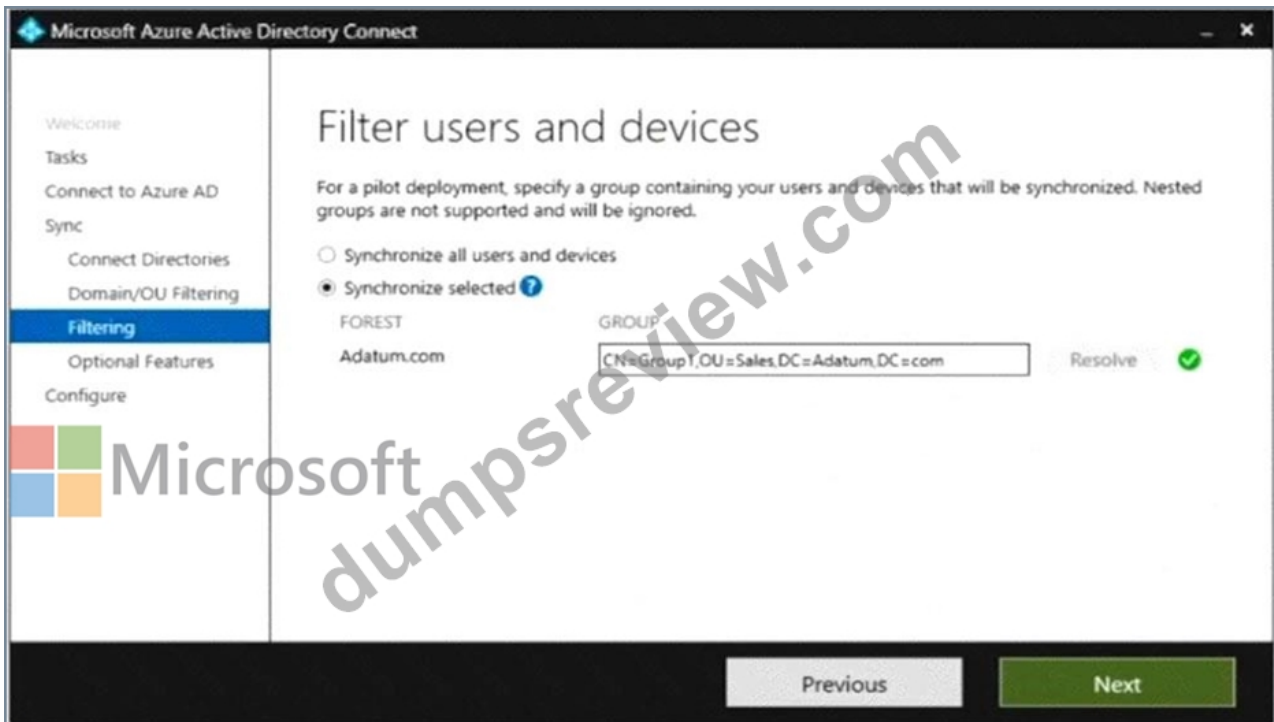

The domain contains the users shown in the following table.

Name	Member of	In organizational unit (OU)
User1	Group1	OU1
User2	Group2	OU1

The domain contains the groups shown in the following table.

Name	Member of	In OU
Group1	None	Sales
Group2	Group1	OU1

You are deploying Azure AD Connect.

You configure Domain and OU filtering as shown in the following exhibit.

You configure Filter users and devices as shown in the following exhibit.

For each of the following statements, select Yes if the statement is true. Otherwise, select No.  
 NOTE: Each correct selection is worth one point.