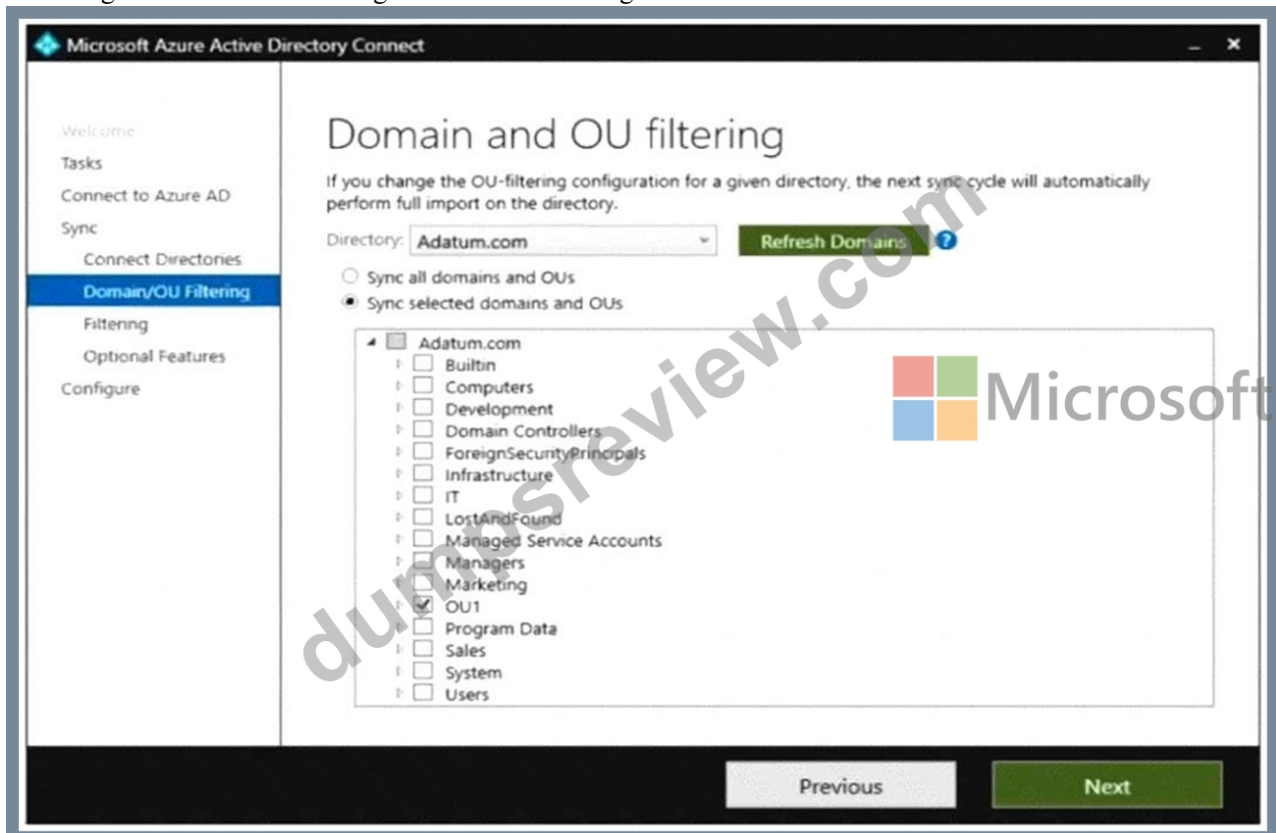

The domain contains the users shown in the following table.

Name	Member of	In organizational unit (OU)
User1	Group1	OU1
User2	Group2	OU1

The domain contains the groups shown in the following table.

Name	Member of	In OU
Group1	None	Sales
Group2	Group1	OU1

You are deploying Azure AD Connect.

You configure Domain and OU filtering as shown in the following exhibit.

You configure Filter users and devices as shown in the following exhibit.

For each of the following statements, select Yes if the statement is true. Otherwise, select No.  
 NOTE: Each correct selection is worth one point.