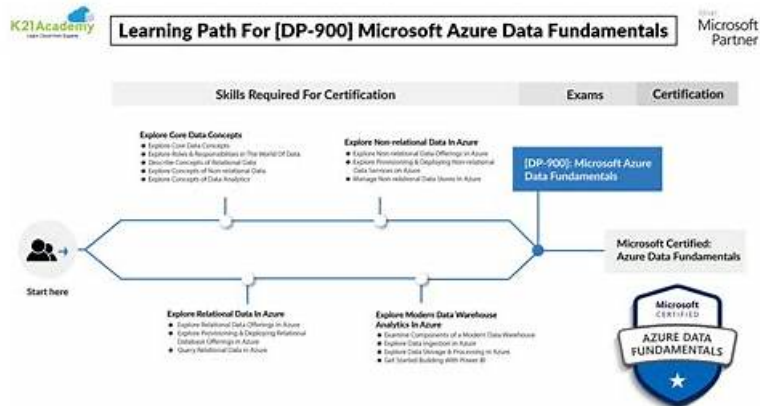

Free PDF 2026 DP-900: Updated Microsoft Azure Data Fundamentals Free Learning Cram

P.S. Free 2026 Microsoft DP-900 dumps are available on Google Drive shared by TestBraindump: <https://drive.google.com/open?id=1wOOekZ1ZRqMP5feqWgRqBV35fowg2Rp>

Our DP-900 real materials support your preferences of different practice materials, so three versions are available. PDF version - legible to read and remember, support customers' printing request. Software version of DP-900 real materials - supporting simulation test system, and support Windows system users only. App online version of DP-900 Guide question - suitable to all kinds of equipment or digital devices, supportive to offline exercises on the condition that you practice it without mobile data. You can take a look of these DP-900 exam dumps and take your time to decide.

Dare to pursue, we will have a good future. Do you want to be successful people? Do you want to be IT talent? Do you want to pass Microsoft DP-900 certification? TestBraindump will provide you with high quality dumps. It includes real questions and answers, which is useful to the candidates. TestBraindump Microsoft DP-900 Exam Dumps is ordered, finished, and to the point. Only TestBraindump can perfect to show its high quality, however, not every website has high quality exam dumps. Than cardiac operations a rush to purchase our Microsoft DP-900 Oh! The successful rate is 100%.