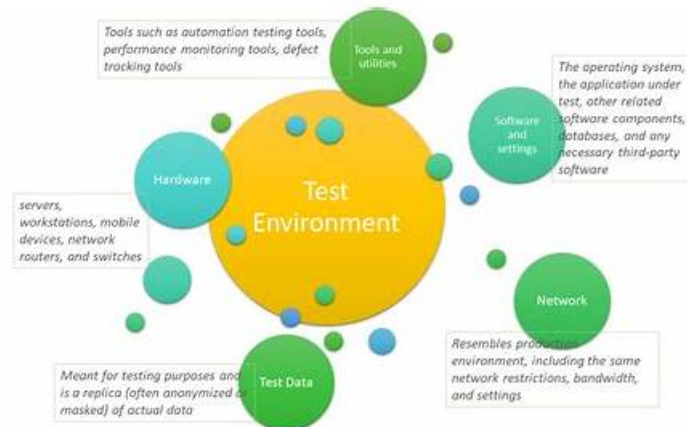

Real AI-201 Testing Environment & Exam AI-201 Collection Pdf

P.S. Free 2026 Salesforce AI-201 dumps are available on Google Drive shared by DumpsMaterials:
<https://drive.google.com/open?id=1OkZR3IWMHHbfDz47ODGOBc5P7spr7PB2>

After years of research in IT exam certification, our DumpsMaterials has become a leader of IT industry. Our exam software is consisted of comprehensive and diverse questions. AI-201 exam software, as one of the most popular software with best sales, has helped many candidates successfully Pass AI-201 Exam. Besides, as we know, once you have obtain AI-201 exam certification, your career in IT industry will be much easier.

Ensures Proper Prioritization & Load Balancing

By leveraging Omni-Channel routing rules, the system assigns conversations efficiently, avoiding delays in customer service.

Integration with Agentforce and Service Cloud

Salesforce AI-201 Exam | Real AI-201 Testing Environment - Free Download for your Exam AI-201 Collection Pdf any time

Success of our customers is our success, Guarantee you pass your AI-201 Exam, The version of test engine is a simulation of the AI-201 real test that you solve the AI-201 braindumps questions on line .you can feel the atmosphere of formal exams and you will find your shortcoming and strength in the test and know the key knowledge of AI-201 real braindumps.