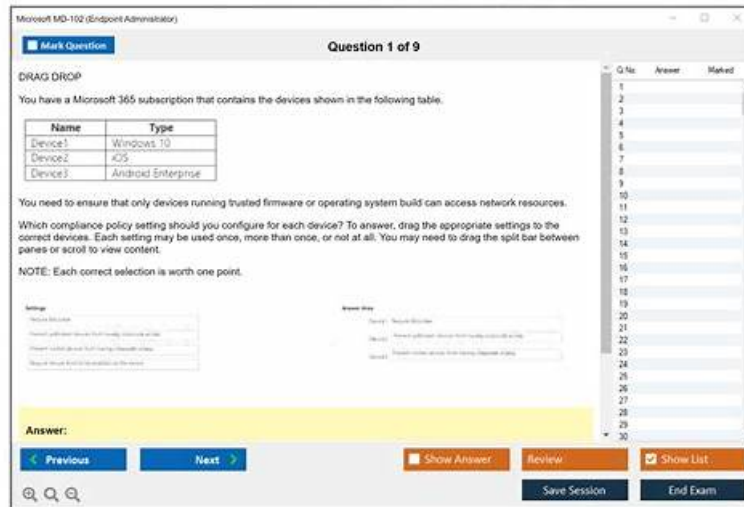

Quiz 2026 Marvelous MD-102: Endpoint Administrator Latest Exam Pass4sure

BONUS!!! Download part of Prep4cram MD-102 dumps for free: <https://drive.google.com/open?id=1OdQ14yXTs4x1KluWrUVR6KOVbf7NrgA0>

Prep4cram is also offering one year free MD-102 updates. You can update your MD-102 study material for 90 days from the date of purchase. The Endpoint Administrator updated package will include all the past questions from the past papers. You can pass the MD-102 exam easily with the help of the PDF dumps included in the package. It will have all the questions that you should cover for the Microsoft MD-102 Exam. If you are facing any issues with the products you have, then you can always contact our 24/7 support to get assistance.