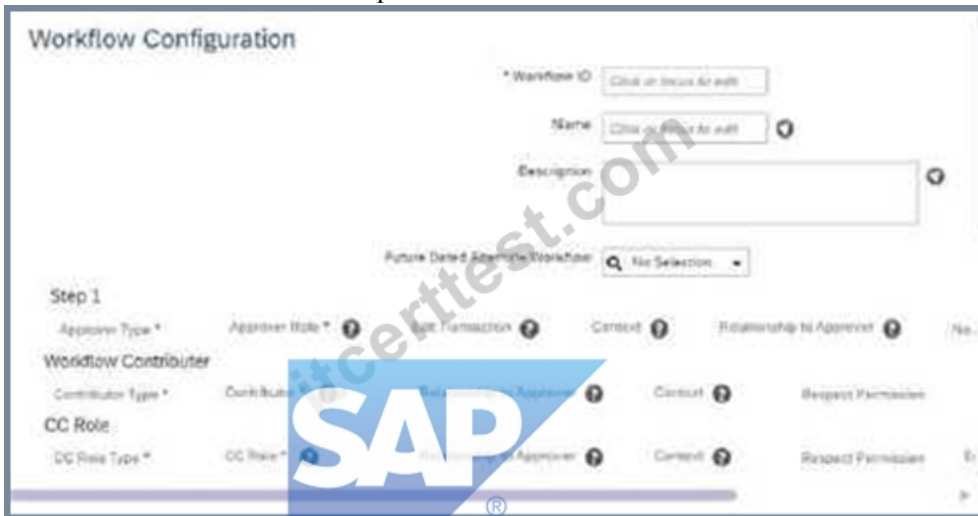

How do you create country-specific fields for the Legal Entity object?

- A. As an HRIS element in the Country Specific Field for Corporate Data Model with a Valid When association to the Legal Entity object
- B. As a generic object with a Valid When association to the Legal Entity object
- C. As a generic object with a composite association to the Legal Entity object
- D. As an HRIS element in the Corporate Data Model with a composite association to the Legal Entity object

Answer: A

NEW QUESTION # 43

Which action will trigger a system validation for an in-progress workflow?

- A. Rehiring an inactive employee
- B. Adding a new employee
- C. Terminating an employee
- D. Updating Job Information with the same effective date

Answer: D

NEW QUESTION # 44

Due to confidentiality reasons, when the HR Business Partner (maintained in Job Relationship) is creating a change in salary for an employee, this action will need to be approved by the manager of the HR Business Partner creating the request.

How do you define this in the workflow when filling in the Approver Type, Approver Role, Context, and Relationship to Approver? Refer to the screenshot to answer the question.

- A. By selecting in Step 1: Role - Employee HR - Source - Employee
- B. By selecting in Step 1: Role - Manager - Source - Initiator
- C. By selecting in Step 1: Role - Self-Source - Initiator
- D. By selecting in Step 1: Role - Employee HR-Source - Initiator

Answer: B

NEW QUESTION # 45

Which rule can effectively catch all unspecified events in a transaction?

- A.