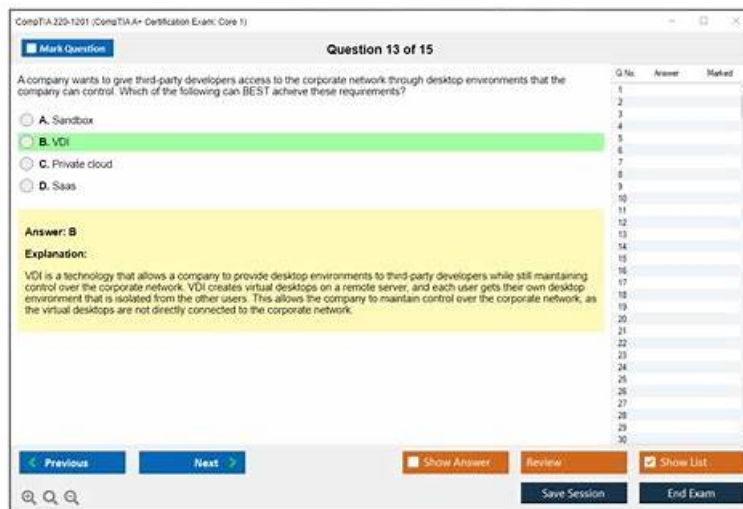

Quiz CompTIA - Updated 220-1101 Brain Dumps

P.S. Free & New 220-1101 dumps are available on Google Drive shared by Prep4SureReview: https://drive.google.com/open?id=1fZU8CF7u66chrH26r5_VxStZbgawD8XB

As is known to us, different people have different understanding of learning, and also use different methods in different periods, and different learning activities suit different people, at different times of the day. Our 220-1101 test questions are carefully designed by a lot of experts and professors in order to meet the needs of all customers. We can promise that our 220-1101 exam question will be suitable for all people, including student, housewife, and worker and so on. No matter who you are, you must find that our 220-1101 Guide Torrent will help you a lot. If you choose our product and take it seriously consideration, we can make sure it will be very suitable for you to help you pass your exam and get the 220-1101 certification successfully. You will find Our 220-1101 guide torrent is the best choice for you.