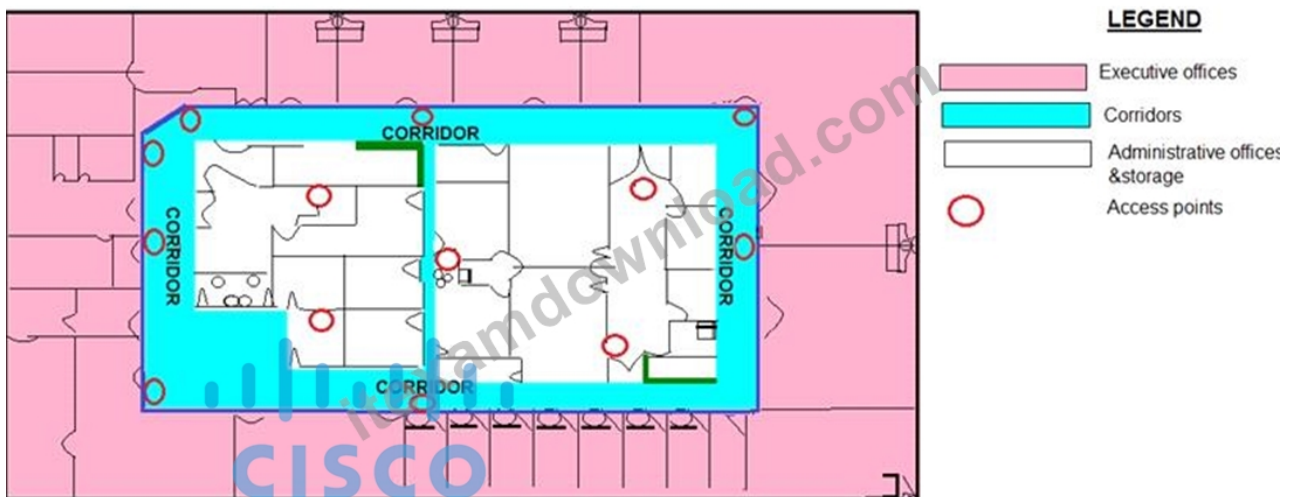

What is the main reason why the Wi-Fi design engineer took a different approach than installing the APs in the offices, even though that installation provides better coverage?

- A. transmit power considerations
- B. aesthetics
- C. antenna gain
- D. power supply considerations

Answer: A

NEW QUESTION # 159

.....

The third format of ITExamDownload product is the desktop Cisco 300-425 practice exam software. You can access the Designing Cisco Enterprise Wireless Networks (300-425) practice exam after installing this software on your Windows computer or laptop. Specifications we have discussed in the paragraph of the web-based version are available in desktop 300-425 Practice Exam software.

300-425 Latest Braindumps Pdf: <https://www.itexamdownload.com/300-425-valid-questions.html>

- Updated 300-425 CBT - Unparalleled Designing Cisco Enterprise Wireless Networks Latest Braindumps Pdf ☐ Search for "300-425" and download it for free on www.exam4labs.com ☐ website ☐ 300-425 Vce Files
- Actual Cisco 300-425 Exam Questions – Smart Strategy to Get Certified ☐ Open website www.pdfvce.com ☐ and search for [▶▶ 300-425](#) ☐ for free download ☐ 300-425 Study Guide Pdf
- 300-425 Reliable Dumps Ppt ☐ Examcollection 300-425 Vce ☐ 300-425 Online Lab Simulation ☐ Immediately open www.prep4sures.top ☐ and search for { 300-425 } to obtain a free download ☐ Reliable 300-425 Exam Price
- 2026 Authoritative 100% Free 300-425 – 100% Free Updated CBT | Designing Cisco Enterprise Wireless Networks Latest Braindumps Pdf ☐ www.pdfvce.com ☐ ☐ is best website to obtain ☐ 300-425 ☐ for free download ☐ Guaranteed 300-425 Success
- Updated 300-425 CBT - Unparalleled Designing Cisco Enterprise Wireless Networks Latest Braindumps Pdf ☐ Open website "www.testkingpass.com" and search for ☐ 300-425 ☐ for free download ☐ 300-425 Practice Exam Online
- Dumps 300-425 Discount ☐ Reliable 300-425 Exam Camp ☐ Valid 300-425 Braindumps ☐ Search on www.pdfvce.com ☐ ☐ for (300-425) to obtain exam materials for free download ☐ Examcollection 300-425 Vce
- Cisco 300-425 Web-Based Practice Exam Software ☐ Immediately open www.easy4engine.com ☐ and search for ☐ 300-425 ☐ ☐ to obtain a free download ☐ 300-425 Test Dumps Demo
- Real Updated 300-425 CBT - in Pdfvce ☐ Open website www.pdfvce.com ☐ ☐ and search for "300-425" for free download ☐ Examcollection 300-425 Vce
- 2026 Newest 100% Free 300-425 – 100% Free Updated CBT | Designing Cisco Enterprise Wireless Networks Latest Braindumps Pdf ☐ Open "www.vceengine.com" enter [▶▶ 300-425](#) ☐ and obtain a free download ☐ Dumps 300-425 Discount
- 300-425 Practice Exam Online ☐ Examcollection 300-425 Vce ☐ 300-425 Test Pattern ☐ Easily obtain free download of [▶▶ 300-425](#) ☐ ☐ by searching on « www.pdfvce.com » ☐ [▶▶ 300-425 Test Dumps Demo](#)
- Pass Guaranteed Cisco - Efficient 300-425 - Updated Designing Cisco Enterprise Wireless Networks CBT ☐ Easily obtain ☐ 300-425 ☐ for free download through ☒ www.vce4dumps.com ☐ ☒ ☐ 300-425 Online Lab Simulation