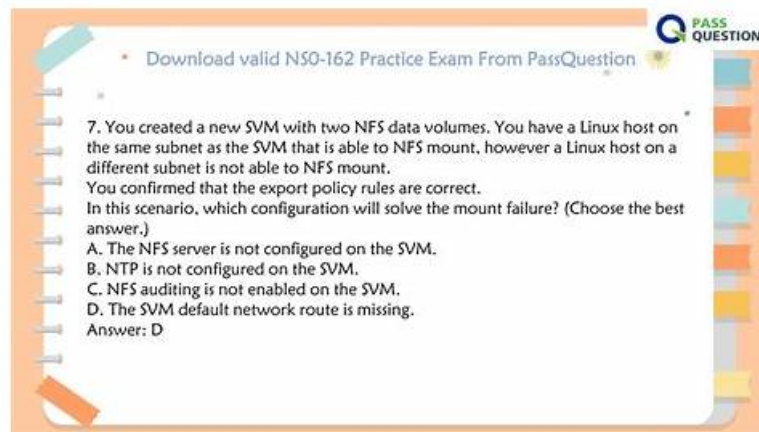

NS0-165 Valid Exam Vce & Book NS0-165 Free

Some of our customers are white-collar workers with no time to waste, and need a Network Appliance certification urgently to get their promotions, meanwhile the other customers might aim at improving their skills. So we try to meet different requirements by setting different versions of our NS0-165 question and answers. The special one is online NS0-165 engine version. As an online tool, it is convenient and easy to study, supports all Web Browsers and system including Windows, Mac, Android, iOS and so on. You can apply this version of NS0-165 exam questions on all electric devices.