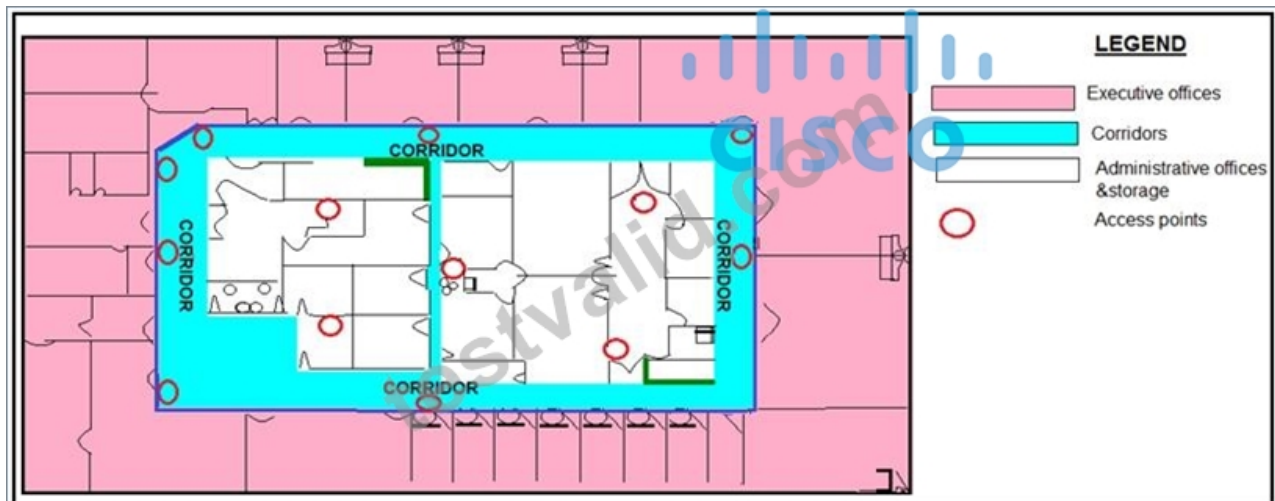

Explanation:

Site surveys are one of the basic requirements when you deploy a WLAN, and you must always consider the Wi-Fi capabilities of the client devices or endpoints. Most smartphones and tablets support 802.11. However, generally, the smartphones and tablets have fewer antennas and lower data rates than laptops. In addition, most are not purpose-built for the enterprise WLAN market. Almost all smartphones and tablets support enterprise security policies. However, many of them do not support

NEW QUESTION # 106

A wireless engineer is hired to design a network for a technology company. The company campus has four buildings and a warehouse with access points that provide full wireless coverage as well as a pair of WLCs located in the core of the network. Which type of wireless architecture is being used?

- A. unified deployment
- B. autonomous deployment
- C. distributed deployment
- D. centralized deployment

Answer: D

Explanation:

The wireless architecture described is a centralized deployment. This is characterized by access points distributed across multiple buildings and managed centrally by Wireless LAN Controllers (WLCs). Centralized deployments are common in larger environments like a technology company campus because they allow for centralized management, scalability, and advanced features such as load balancing and fault tolerance.

NEW QUESTION # 107

Refer to the exhibit.