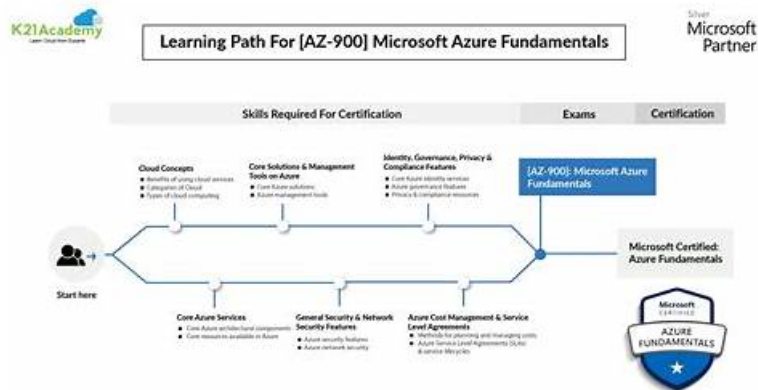

Providing You Useful Key AZ-900 Concepts with 100% Passing Guarantee

What's more, part of that PDFVCE AZ-900 dumps now are free: <https://drive.google.com/open?id=1ma-iY7MWDurfPD2Vgf6AvMQ3OuUm-eB>

Candidates all around the globe use their full potential only to get Microsoft AZ-900 certification. Once the candidate is a Microsoft certified, he gets multiple good career opportunities in the Microsoft sector. To pass the AZ-900 Certification Exam a candidate needs to be updated and reliable Microsoft Azure Fundamentals (AZ-900) prep material.