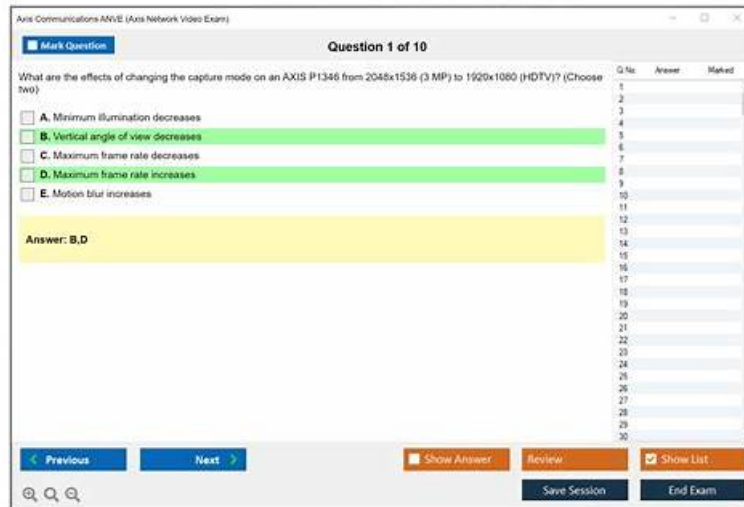

ANVE Latest Guide Files - ANVE Interactive Testing Engine

P.S. Free 2026 Axis ANVE dumps are available on Google Drive shared by itPass4sure: https://drive.google.com/open?id=1IZvWo49k-fjqN6_037VyCG2eejZh2R2y