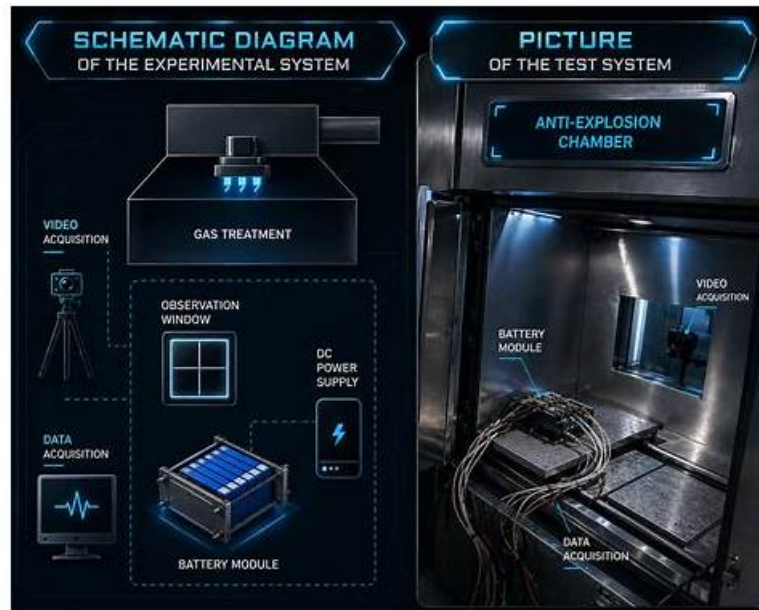

Hot C-BCBDC-2505 Valid Test Cram Free PDF | High-quality C-BCBDC-2505 Reliable Test Review: SAP Certified Associate - SAP Business Data Cloud

BONUS!!! Download part of 2Pass4sure C-BCBDC-2505 dumps for free: <https://drive.google.com/open?id=1JrCpUu6FoeEz9Ja8WFtunU1UJg5E3d4s>