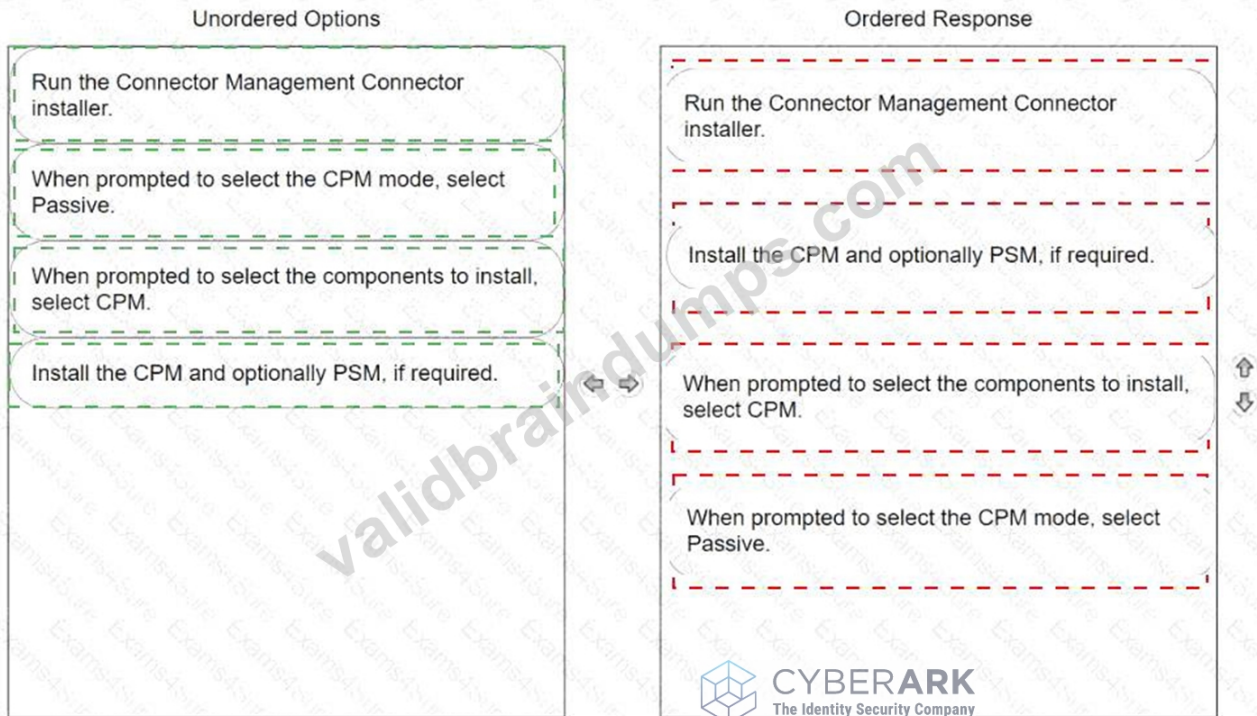

Explanation:

Explanation:

- 1-Run the Connector Management Connector installer
- 2-Install the CPM and PSM
- 3-When you are prompted to select the components to install, select CPM.
- 4-When you are prompted to select the CPM mode, select Passive.

<https://docs.cyberark.com/ispss-deployment/latest/en/content/privilege%20cloud/privcloud-cpm-dr-install- config.htm>

NEW QUESTION # 88

You are configuring an integration to provision users based on LDAP directory services for Privilege Cloud Shared Services. Which component must first be installed and configured in the environment to support this?

- A. Privilege Cloud Connector
- B. Linux Connector Server
- C. CyberArk Identity Connector
- D. Secure Tunnel

Answer: C

Explanation:

For Shared Services (ISPSS), CyberArk's Identity Administration documentation states: "To provision users based on on-prem directory services, you must first install the Identity Connector." This is because Privilege Cloud Shared Services leverages CyberArk Identity directory services integration (via the Identity Connector) for AD/LDAP provisioning and authentication.

NEW QUESTION # 89

CyberArk User Neil is trying to connect to the Target Linux server 192.168.1.164 using a domain user ACME\linuxuser01 on domain acme.corp using PSM for SSH server 192.168.65.145.

What is the correct syntax?

- A. `ssh neil@linuxuser01@acme.corp@192.168.1.164@192.168.65.145`
- B. `ssh neil@linuxuser01:acme.corp@192.168.1.164@192.168.65.145`
- C. `sshneil@linuxuser01@192.168.1.164@192.168.65.145`
- D. `ssh neil@linuxuser01#acme.corp@192.168.1.164@192.168.65.145`

Answer: D