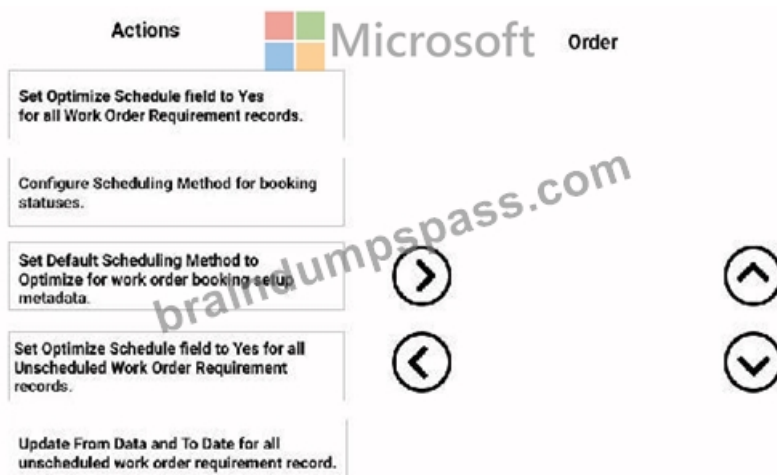

NEW QUESTION # 25

DRAG DROP

You are setting your environment to use Resource Scheduling Optimization (RSO). You have enabled Optimize Schedule for all Bookable Resources.

You need to complete the remaining steps to prepare your work order data for optimization.

Which three actions should you perform, in sequence, to achieve the goal? To answer, move the appropriate actions from the list of actions to the answer area and arrange them in the correct order.

Select and Place: