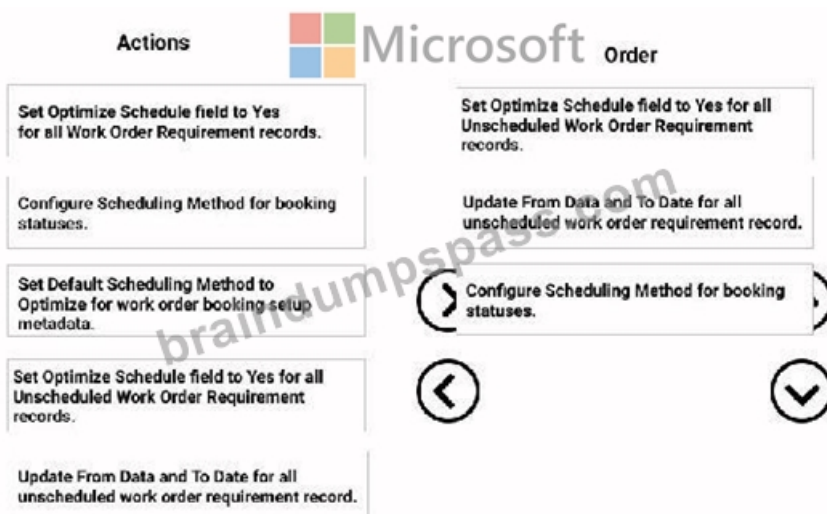

Answer:

Explanation: