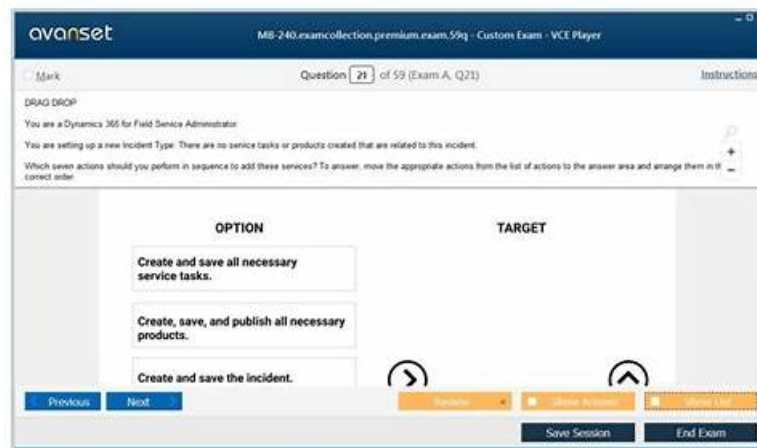

MB-240 Vce Format & MB-240 Pass4sure Dumps Pdf

What's more, part of that BraindumpsPass MB-240 dumps now are free: <https://drive.google.com/open?id=1d4aNcf_K5eP8cXIfqL36xEaPhZYmAJy2>

Three versions of MB-240 test materials are available. You can choose the one you prefer to have a practice. MB-240 PDF version is printable, and if you prefer to practice on paper, this version will be your best choice. You can print them into hard one, and take them with you. MB-240 Soft test engine can stimulate the real exam environment, and this version will help you to relieve your nerves. MB-240 Online test engine supports all web browsers, with this version you can have a brief review of what you have finished last time.

According to our investigation, the test syllabus of the MB-240 exam is changing every year. Some new knowledge will be added into the annual real exam. Some old knowledge will be deleted. So you must have a clear understanding of the test syllabus of the MB-240 study engine. Now, you can directly refer to our MB-240 study materials. Because we have been in the field for over ten years and we are professional in this career. We can always offer the most updated information to our loyal customers.

>> MB-240 Vce Format <<

Microsoft MB-240 Pass4sure Dumps Pdf & MB-240 Real Braindumps

In order to meet the demands of all customers, our company has a complete set of design, production and service quality guarantee system, the MB-240 study materials are perfect. We can promise that quality first, service upmost. If you buy the MB-240 study materials from our company, we are glad to provide you with the high quality MB-240 Study Materials and the best service. The philosophy of our company is "quality is life, customer is god." We can promise that our company will provide all customers with the perfect quality guarantee system and sound management system.

Microsoft Dynamics 365 Field Service Functional Consultant Sample Questions (Q22-Q27):

NEW QUESTION # 22

Drag and Drop Question

You are implementing the schedule board for a HVAC (heating, ventilation, and air conditioning) company. The company has two dispatchers in their own territories who only schedule resources within their territory.

You need to configure the schedule board so that each dispatcher only sees resources who belong in their territory, as well as work orders to be scheduled in their territory.

Which four actions should you perform in sequence? To answer, move the appropriate actions from the list of actions to the answer area and arrange them in the correct order.