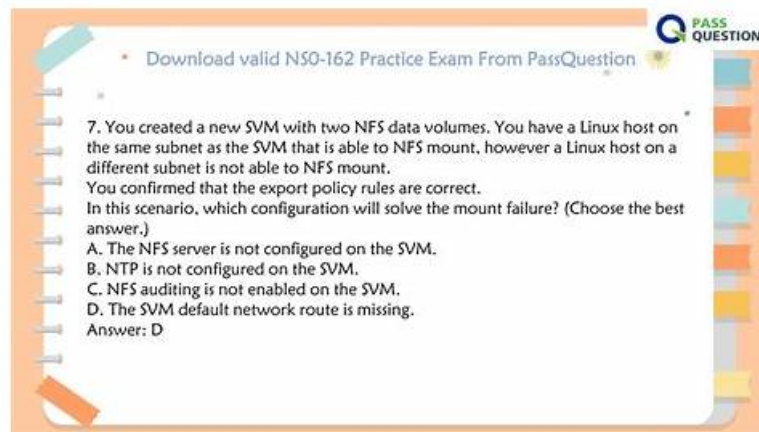

NS0-165 Practice Questions & NS0-165 Upgrade Dumps

Customizable NetApp Data ONTAP Administrator Exam (NS0-165) practice exams allow you to adjust the time and Network Appliance NS0-165 questions numbers according to your practice needs. Scenarios of our NS0-165 Practice Tests are similar to the actual NS0-165 exam. You feel like sitting in the real NS0-165 exam while taking these NS0-165 practice exams.