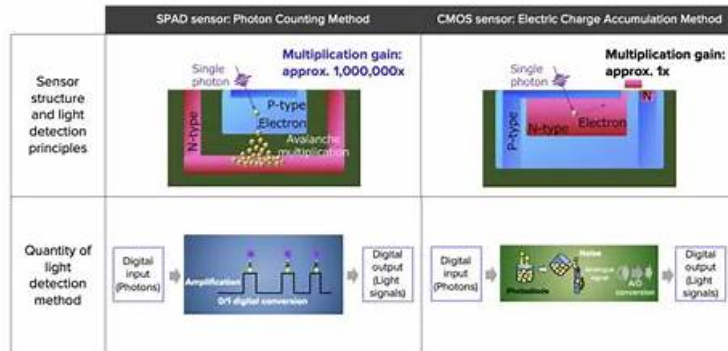

# 2026 Accurate P\_C4H34\_2601 Prep Material | Pass-Sure SAP Certified - Developer - SAP Commerce Cloud 100% Free Reliable Braindumps Book

SAP certification P\_C4H34\_2601 exam is a rare examination opportunity to improve yourself and it is very valuable in the IT field. There are many IT professionals to participate in this exam. Passing SAP certification P\_C4H34\_2601 exam can improve your IT skills. Our ITexamReview provide you practice questions about SAP Certification P\_C4H34\_2601 Exam. ITexamReview's professional IT team will provide you with the latest training tools to help you realize their dreams earlier. ITexamReview have the best quality and the latest SAP certification P\_C4H34\_2601 exam training materials and they can help you pass the SAP certification P\_C4H34\_2601 exam successfully.