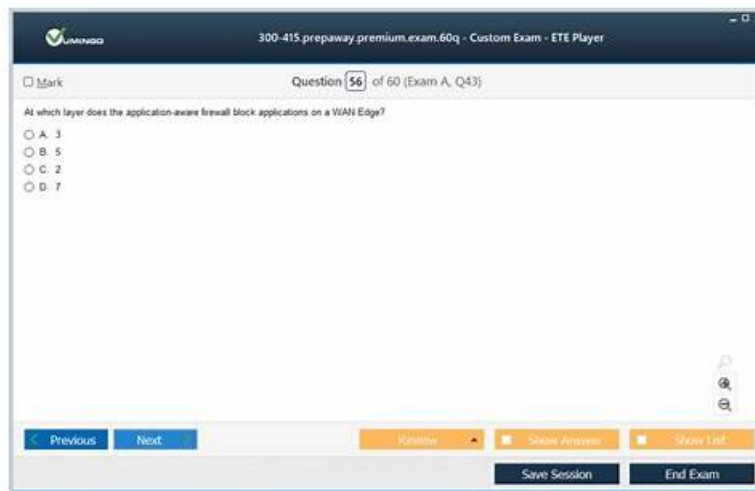

Valid 300-415 Test Dumps - Practice 300-415 Exam Fee

BTW, DOWNLOAD part of Actual4test 300-415 dumps from Cloud Storage: <https://drive.google.com/open?id=1Z5LQwsKg4onoB0SQpL6FdOJnwF4AVc0U>

They work closely and check all Cisco 300-415 exam practice test questions step by step and ensure the top standard of 300-415 exam questions all the time. So rest assured that with the 300-415 exam dumps you will get everything that you need to prepare and pass the Cisco 300-415 Certification Exam with good scores. Countless Implementing Cisco SD-WAN Solutions exam candidates have passed their 300-415 exam and they all got help from real and updated Cisco 300-415 exam questions. You can also be the next successful candidate for the 300-415 certification exam.