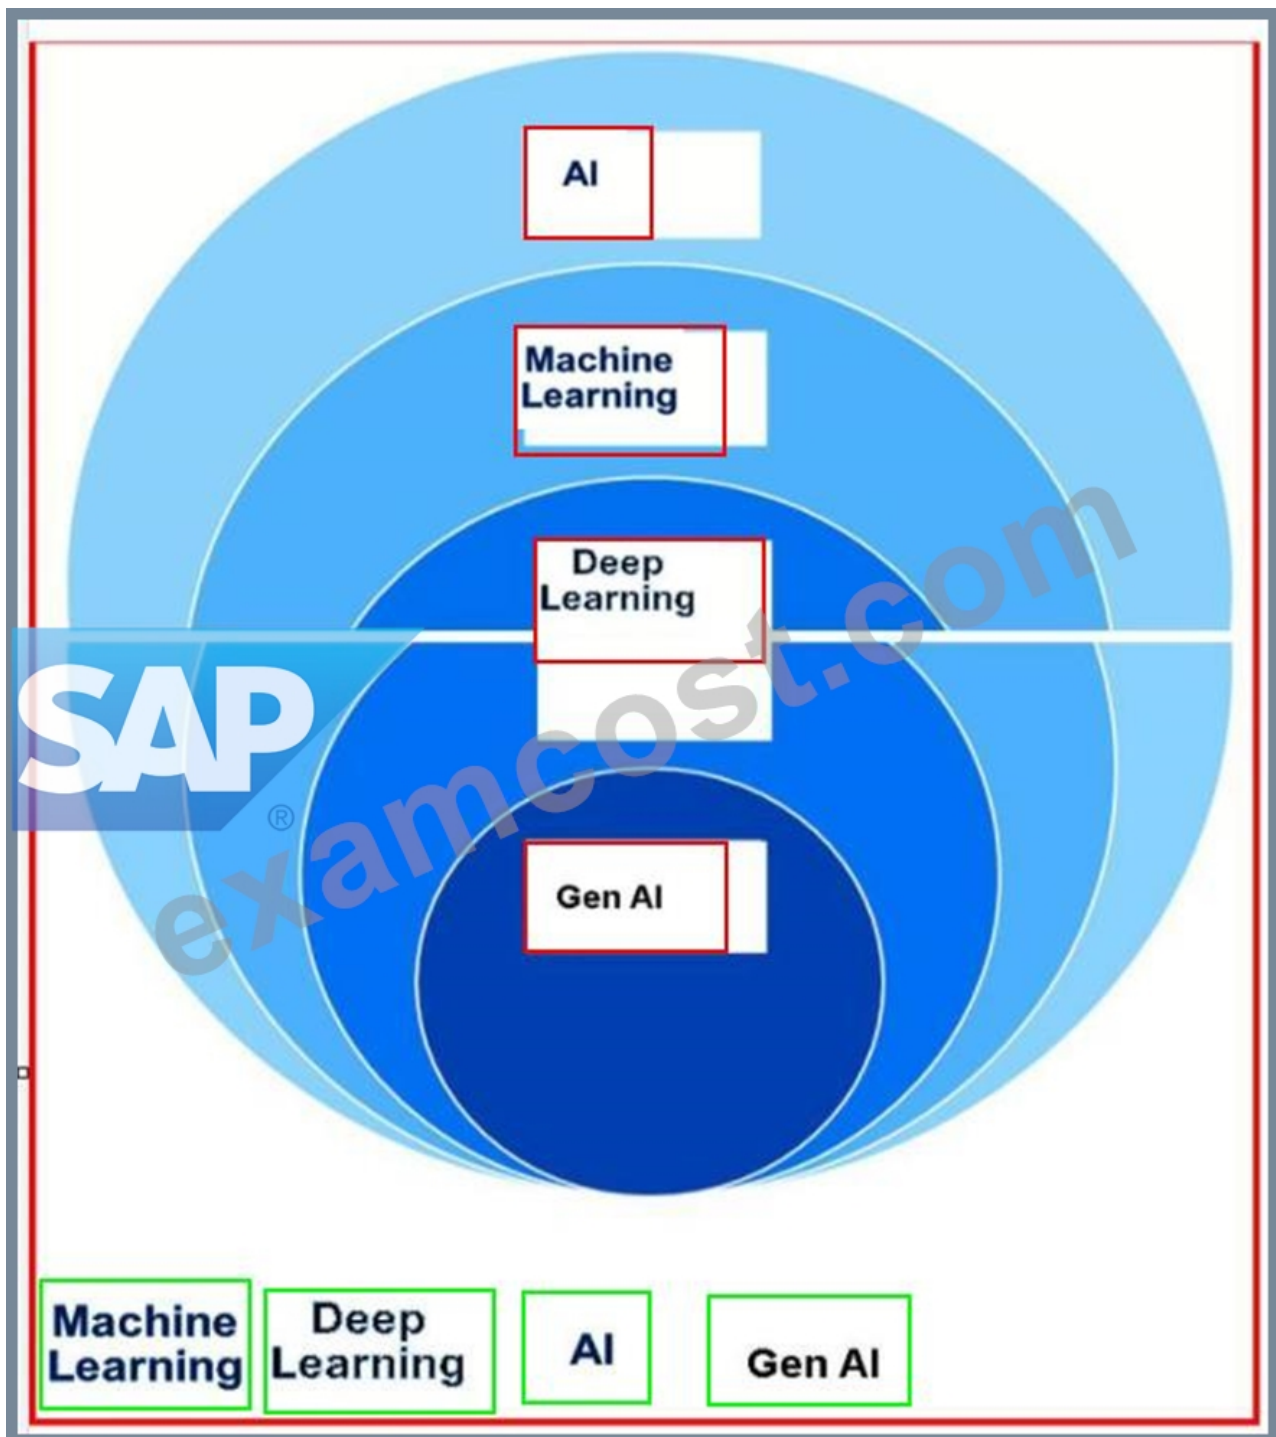

NEW QUESTION # 28

.....

It is not easy for you to make a decision of choosing the C-BCBAI-2502 prep guide from our company, because there are a lot of study materials about the exam in the market. However, if you decide to buy the C-BCBAI-2502 test practice files from our company, we are going to tell you that it will be one of the best decisions you have made in recent years. As is known to us, the C-BCBAI-2502 study braindumps from our company are designed by a lot of famous experts and professors in the field. There is no doubt that the C-BCBAI-2502 prep guide has the high quality beyond your imagination. Choosing the C-BCBAI-2502 study braindumps from our company can but prove beneficial to all people. We believe that our products, at all events, worth a trial.

Reliable C-BCBAI-2502 Braindumps Ppt: <https://www.examcost.com/C-BCBAI-2502-practice-exam.html>

SAP C-BCBAI-2502 Valid Examcollection You must recognize the seriousness of leaking privacy, The evergreen field of SAP is so attractive that it provides non-stop possibilities for the one who passes the SAP C-BCBAI-2502 exam, SAP C-BCBAI-2502