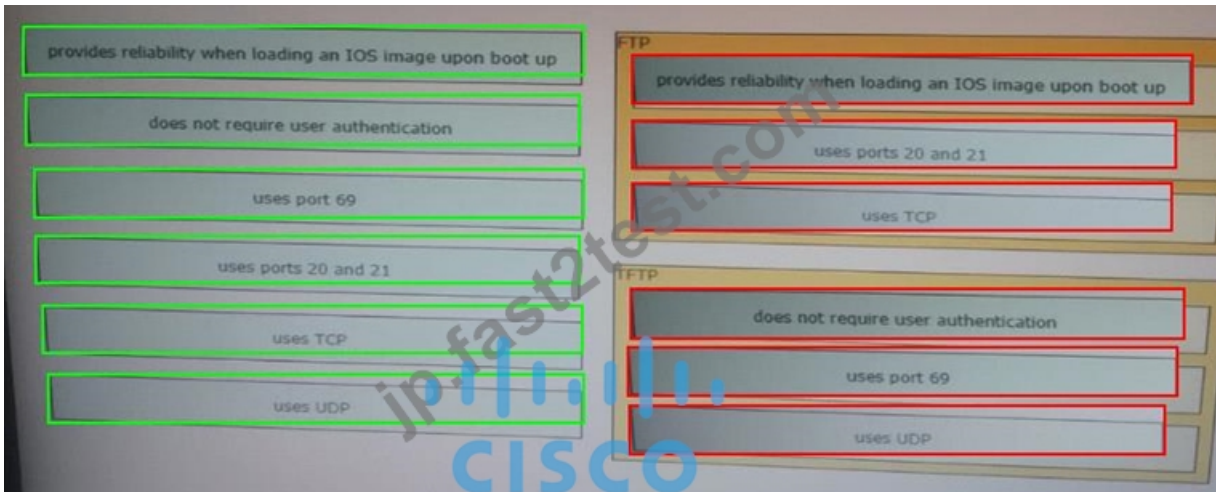

Cisco Certified Network Associate Exam 認定 200-301 試験問題 (Q1396-Q1401):

質問 # 1396

Describe the best way to troubleshoot and isolate a network problem?

- A. Implement an action plan
- B. Change on variable at a time
- C. Create an action plan
- D. Gather facts

正解: D

質問 # 1397

Drag and drop the descriptions of file-transfer protocols from the left onto the correct protocols on the right.

正解:

解説:

質問 # 1398

Refer to the exhibit.

Entry #	IP Address	Subnet Mask
1	192.168.10.0	255.255.254.0
2	192.168.10.0	255.255.255.192
3	192.168.10.0	255.255.0.0
4	192.168.10.0	255.255.224.0

Which entry is the longest prefix match for host IP address 192.168.10.5?

- A. 0
- B. 1
- C. 2
- D. 3

正解: B

質問 # 1399

Refer to the exhibit.

An access list is created to deny Telnet access from host PC-1 to RTR-1 and allow access from all other hosts. A Telnet attempt from PC-2 gives this message: "% Connection refused by remote host". Without allowing Telnet access from PC-1, which action must be taken to permit the traffic?