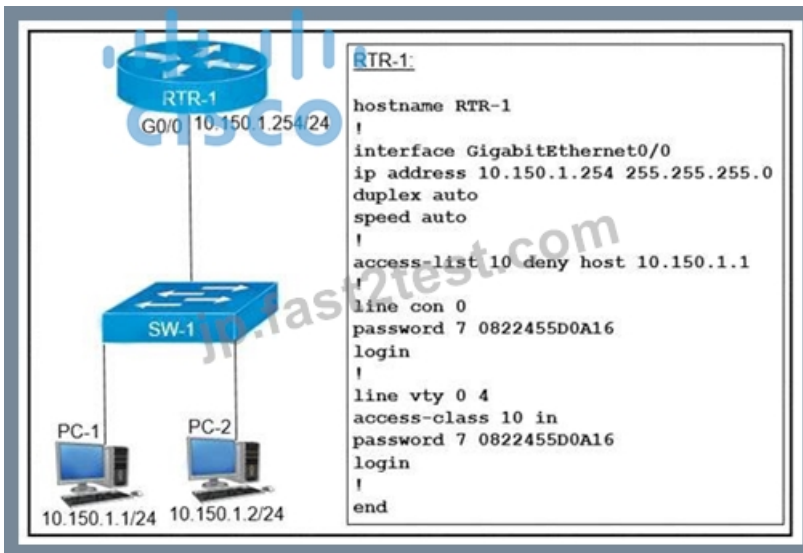

正解: D

質問 # 1397

Drag and drop the descriptions of file-transfer protocols from the left onto the correct protocols on the right.

正解:

解説:

質問 # 1398

Refer to the exhibit.

Entry #	IP Address	Subnet Mask
1	192.168.10.0	255.255.254.0
2	192.168.10.0	255.255.255.192
3	192.168.10.0	255.255.0.0
4	192.168.10.0	255.255.224.0

Which entry is the longest prefix match for host IP address 192.168.10.5?

- A. 0
- B. 1
- C. 2
- D. 3

正解: B

質問 # 1399

Refer to the exhibit.

An access list is created to deny Telnet access from host PC-1 to RTR-1 and allow access from all other hosts. A Telnet attempt from PC-2 gives this message: "% Connection refused by remote host". Without allowing Telnet access from PC-1, which action must be taken to permit the traffic?