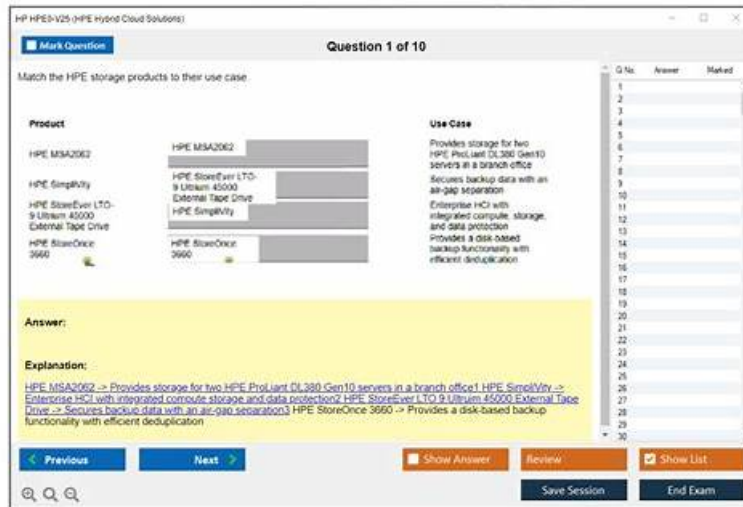

Latest HPE0-V25 Version - HPE0-V25 Latest Braindumps Pdf

BONUS!!! Download part of Itcertmaster HPE0-V25 dumps for free: <https://drive.google.com/open?id=1z4u-m17-ceqoQrrA6SxaUd6WxisgeBhx>

If you are still struggling to prepare for passing HP real exam at this moment, our Itcertmaster HPE0-V25 vce dumps can help you preparation easier and faster. Our website can provide you Valid HPE0-V25 Exam Cram with high pass rate to help you get certification, and then you will become a good master of certification exam.