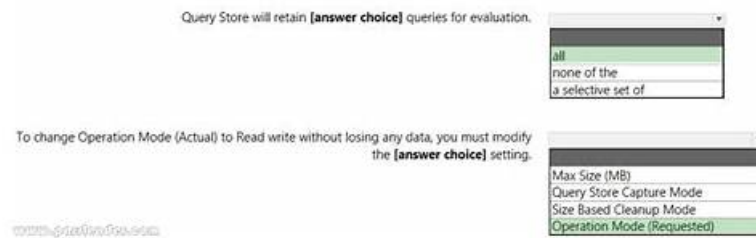

VCE 300-120 Dumps & 300-120 Braindumps Pdf

Maybe you severely need a proper guide for your 300-120 exam test. Do not seek with aimless any more. Our Cisco 300-120 exam guide will clear your confusion and help you out the difficulties. We offer the 300-120 original questions with verified answers. Our 300-120 PC test engine benefits you in your actual test. It has been tested and verified malware-free software, which ensure the safety installation. Besides, 300-120 PC test engine possess the characteristic of score comparison and improvement check. The customizable and intelligent 300-120 study material can help you pass your exam at your first attempt.